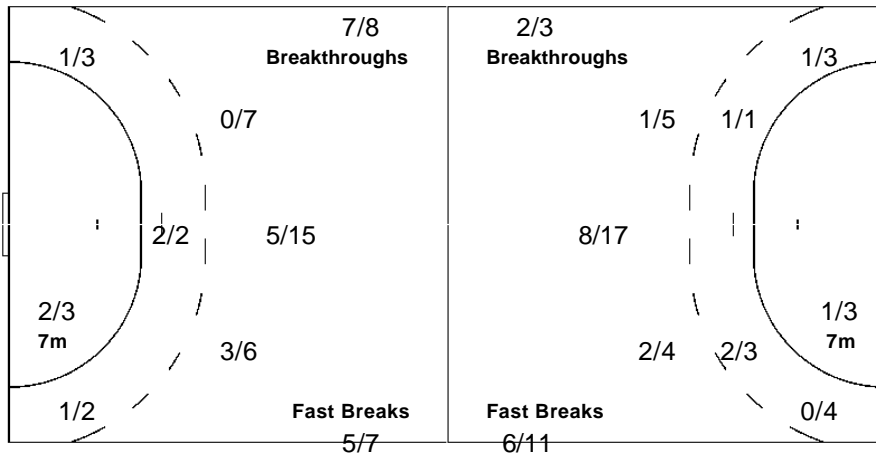

Ice Palace

XVIIth Women's World Championship 2005

WOMEN

SAT 17 DEC 2005
15:30

Semifinals

Match Team Statistics

Match No: 81

ROM 26 - 24 HUN
(15-14) (11-10)

Referees: HAKANSSON P / NILSSON M (SWE)

ROM - Romania

Shots Distribution

Players

Goals / Shots

2 MAIER R

1/1		
		2/3

5 IVAN R

6 GATZEL R

2/2		
		2/2

1-Missed

7 LAZER A

1/1		

9 BRADEANU A

		2/2
	0/1	

10 GILCA I

1/1		1/1

13 VARZARU C

	0/1	1/1

1-Missed 2-Post

14 LUCA S

2/2		0/1
1/1	0/1	1/4

1-Post 1-Blocked

15 ARDEAN NILSEI V

1/1		1/1

2-Missed 1-Post 1-Blocked

17 GOGIRLA S

	0/1	0/1
1/2		2/2

1-Missed

18 TIVADAR M

19 LECUSANU G

	0/1	
0/1		
	1/1	1/1

2-Missed 1-Post

Team

Offence

Defence

Goalkeepers

Goals / Shots

	0/1	
6/7	0/1	3/5
4/5	1/4	12/16

7-Missed 5-Post 2-Blocked

Saves / Shots

1/3	0/1	1/3
2/3	1/1	1/3
2/10	1/1	5/13

1 TAMAS L

1/2	1/1	1/1
2/4		3/5

16 DINU L

1/3	0/1	1/3
1/1		0/2
0/6	1/1	2/8