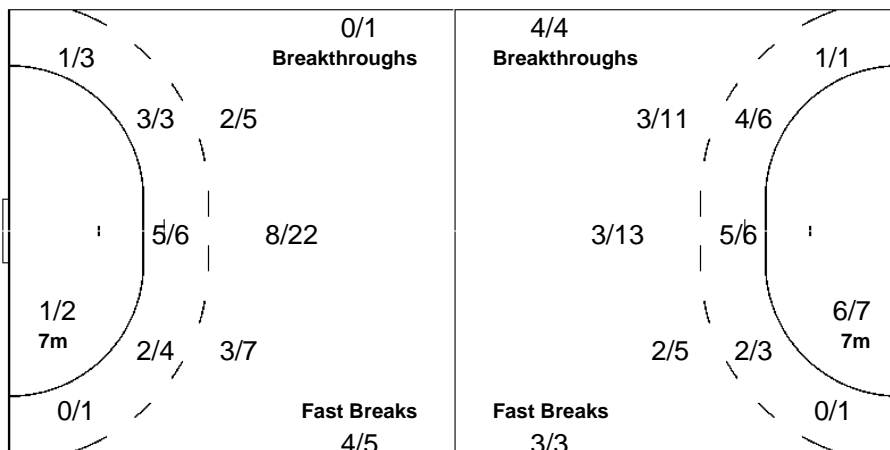

THU 15 DEC 2005
21:00

WOMEN

Main Round

Match Team Statistics

Match No: 78

DEN 29 - 33 ROM
(13-16) (16-17)

Referees: GARDINOVACKI Z / MARIC B (SCG)

DEN - Denmark

Shots Distribution

Players

Goals / Shots

2 ANDERSEN D	3 WANGSOE J	4 NIELSEN R	5 BILLE-HANSEN K	6 SJOBERG M	7 BRANDT M	10 HORLYKKE JORGENSEN
1/1	1/2	1/1	1/1	2/2	1/1	1/1
		1/2		1/3	0/1	1/1
	1/1	1/1		2/2	1/1	
		1-Post		2-Missed	1-Blocked	2-Missed
11 LUND NIELSEN L	13 KNUDSEN L	17 THOMSEN L	18 BRODSGAARD K	21 TOURAY J		
0/1		0/1	1/1	1/1		
1/2		0/1		0/2		
1/1	1/1		1/1	0/1		
1-Post	1-Missed	1-Blocked		1-Missed		

Team

Offence

Defence

Goalkeepers

Goals / Shots

Saves / Shots

1/1	1/1	4/4
3/4	0/4	6/12
7/7	3/6	4/4

8-Missed 3-Post 5-Blocked

0/2	4/4	0/2
0/2	3/3	4/7
0/9	0/3	3/15

12 MORTENSEN K

0/1	3/3	0/2
0/1		3/6
0/4	0/1	2/9

16 SCHMIDT R

0/1	1/1	
0/1	3/3	1/1
0/5	0/2	1/6