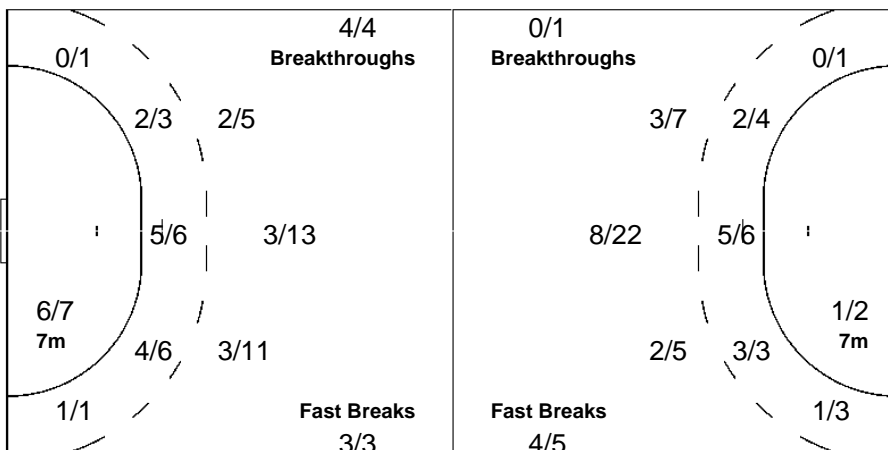

Team

Offence

Defence

Goalkeepers

Goals / Shots

Saves / Shots

2/2	0/4	2/2
2/2	0/3	3/7
9/9	3/3	12/15

7-Missed 3-Post 3-Blocked