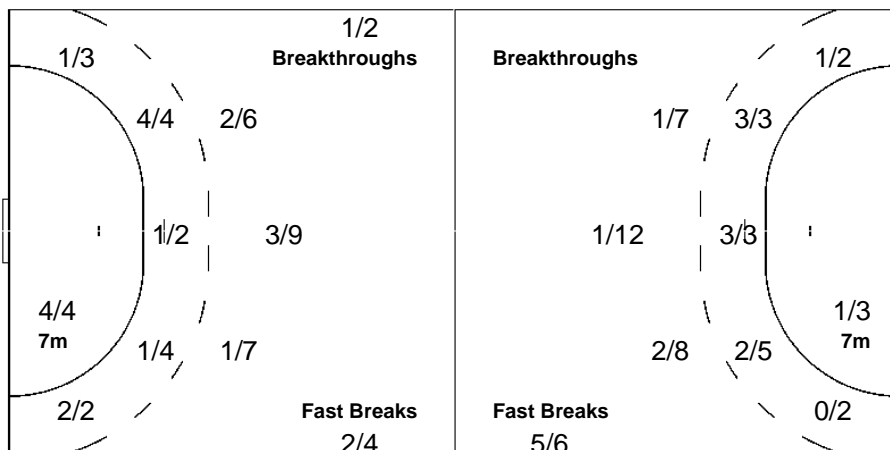

TUE 13 DEC 2005
21:00

WOMEN
Main Round

Match Team Statistics

Match No: 71

FRA 19 - 22 DEN
(10-11) (9-11)

Referees: POLADENKO V / CHERNEGA I (RUS)

DEN - Denmark

Shots Distribution

Players

Goals / Shots

2 ANDERSEN D	4 NIELSEN R	6 SJOBERG M	7 BRANDT M	8 MORTENSEN L	10 HORLYKKE JORGENSEN	11 LUND NIELSEN L
1/1 1/1		0/1 0/1	0/1 0/1	1/1 1/1	0/1 0/1	
		1-Missed	2-Blocked		2-Post	
13 KNUDSEN L	15 FRUELUND K	17 THOMSEN L	18 BRODSGAARD K	21 TOURAY J		
0/1 3/3	2/2 0/1 2/3		1/1 1/1	0/1 3/3		
1-Post				1-Missed		

Team

Offence

Defence

Goalkeepers

Goals / Shots

3/3	2/5
1/2	0/5
12/15	0/4

2-Missed 3-Post 2-Blocked

Saves / Shots

1/1	0/1
2/2	5/5
1/8	2/4

12 MORTENSEN K

	0/1
3/3	1/1
1/4	1/2

16 SCHMIDT R

1/1	
2/2	2/3
0/4	1/2

LEGEND							
G/S Goals / Shots	% Efficiency	6m 6-metre Shots	7m 7-metre Shots	9m 9-metre Shots			
S/S Saves / Shots	Wing Wing Shots	FB Fast Breaks	BT Breakthroughs	EX Exclusions			
AS Assists	TF Technical Faults	ST Steals	BS Blocked Shots	TP Time Played			
YC Yellow Cards	RC Red Cards	n/a not applicable	2Min 2 Minute Suspensions				
+ 2 Minute + 2 Minute Suspensions