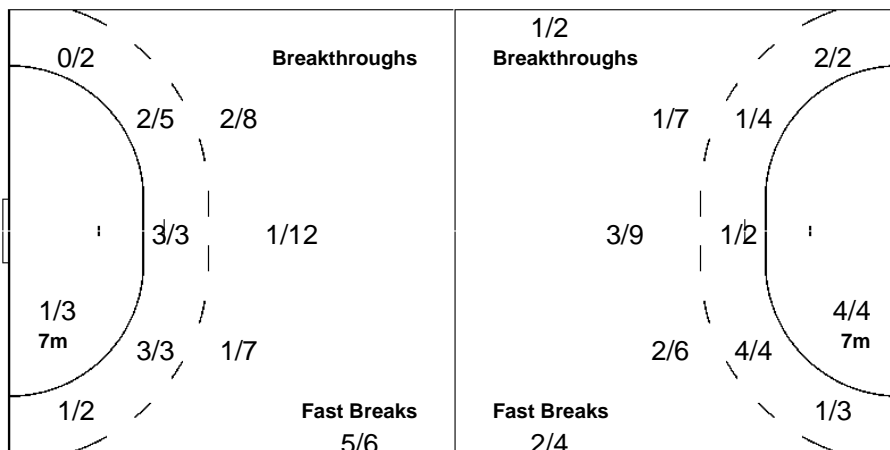

Team

Offence

Defence

Goalkeepers

Goals / Shots

0/1	1/1
0/2	0/5 1/4
7/8	2/4 8/9

6-Missed 5-Post 6-Blocked

Saves / Shots