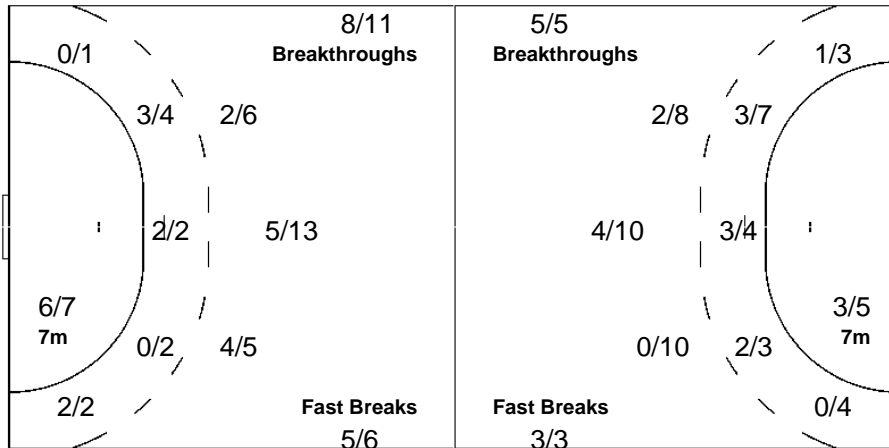

1/3	4/5	2/8
	3/3	1/4
4/11	4/5	2/8

1 TAMAS L

		1/1

16 DINU L

1/3	4/5	2/8
	3/3	1/4
4/11	4/5	1/7

WOMEN

Main Round

TUE 13 DEC 2005
17:00