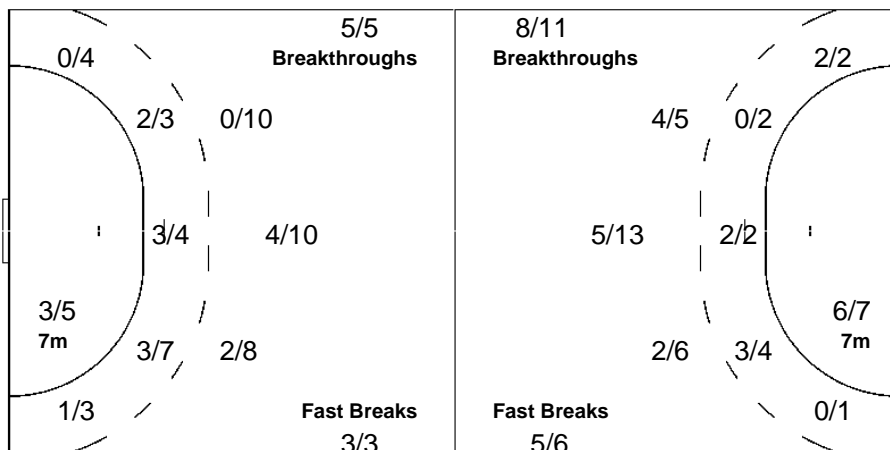

0/2	1/1	0/1
0/2	5/5	1/5
0/9	3/4	1/19

1 ENGLERT S

		0/1
0/1	1/1	0/2
	2/2	0/7

12 GRÄFER A

0/2	1/1	
0/1	4/4	1/3
0/9	1/2	1/12

LEGEND							
G/S Goals / Shots	% Efficiency	6m 6-metre Shots	7m 7-metre Shots	9m 9-metre Shots			
S/S Saves / Shots	Wing Wing Shots	FB Fast Breaks	BT Breakthroughs	EX Exclusions			
AS Assists	TF Technical Faults	ST Steals	BS Blocked Shots	TP Time Played			
YC Yellow Cards	RC Red Cards	n/a not applicable	2Min 2 Minute Suspensions				
+ 2 Minute + 2 Minute Suspensions							