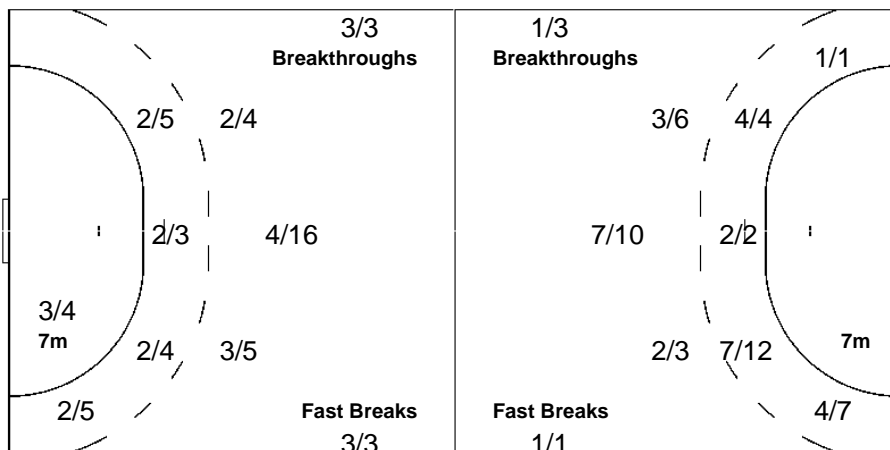

**Team**

**Offence**

**Defence**

**Goalkeepers**

Goals / Shots

Saves / Shots

3/3	2/4	3/5
0/4	0/1	2/5
10/11	5/6	1/2
3-Missed	3-Post	5-Blocked

0/2		0/1
2/5	6/6	
0/15	1/2	1/11