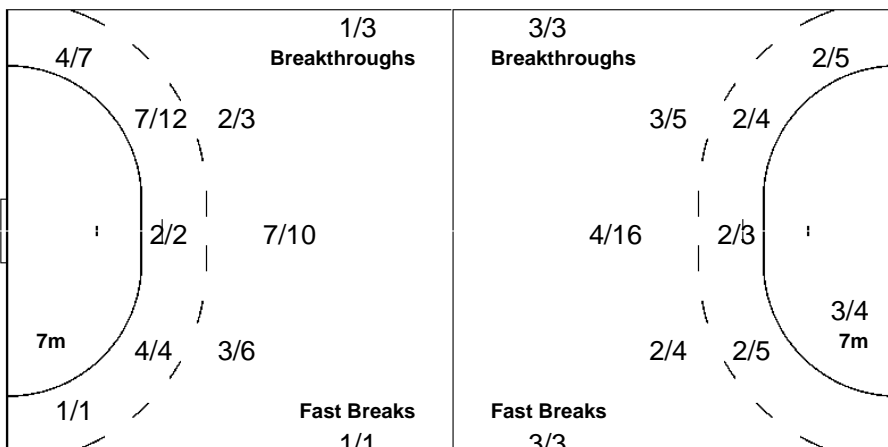

Team

Offence

Defence

Goalkeepers

Goals / Shots

2/2		1/1
3/5	0/6	
15/15	1/2	10/11
3-Missed	2-Post	2-Blocked

Saves / Shots

0/3	2/4	2/5
4/4	1/1	3/5
1/11	1/6	1/2