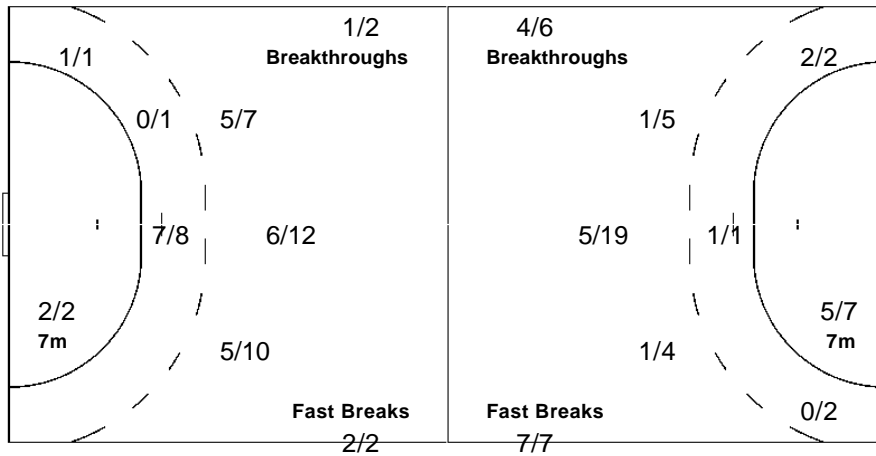

Ice Palace

XVIIth Women's World Championship 2005

WOMEN

THU 15 DEC 2005
17:00

Main Round

Match Team Statistics

Match No: 74

NED 29 - 26 KOR
(16-14) (13-12)

Referees: OLESEN P / PEDERSEN L (DEN)

NED - Netherlands

Shots Distribution

Players

Goals / Shots

4 ROELOFSEN D

1/1		
1/1		2/2

5 MULDER S

	1/1	0/1
0/1		1/1
1/1		1/1

8 ROBBEN M

9 HILSTER J

1/1		

10 PAAP A

11 GROOT A

12 LAMEIN D

0/1		
1/1		4/4

13 BURGERS N

		1/1
		1/1

2-Blocked

15 VISSER M

1/1		1/1
0/1		2/2

17 PUSIC I

		1/2
		1/1
2/3		1/1

1-Post 1-Blocked

18 HOFMAN S

1-Post 1-Blocked

19 van der WISSEL P

1/1		1/1
		0/1
	0/2	2/2

1-Blocked

Team

Goals / Shots

2/2	1/1	4/6
1/3		3/4
6/8	0/2	12/12

2-Post 5-Blocked

Offence

Defence

Goalkeepers

Saves / Shots

3/11	0/1	1/3
1/2	1/1	2/4
0/3	2/3	5/13

2 TIENSTRA J

3 KLIJN D

3/11	0/1	1/3
1/2	1/1	2/4
0/3	2/3	5/13