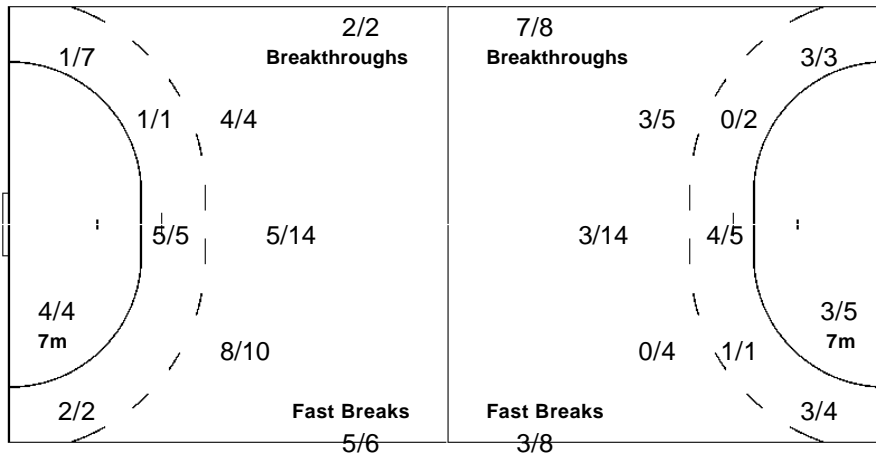

Shots Distribution

Team

Goals / Shots

9/9	2/2	5/6
1/3		2/3
12/13	1/1	5/6

4-Missed 4-Post 4-Blocked

Offence

Defence

Goalkeepers