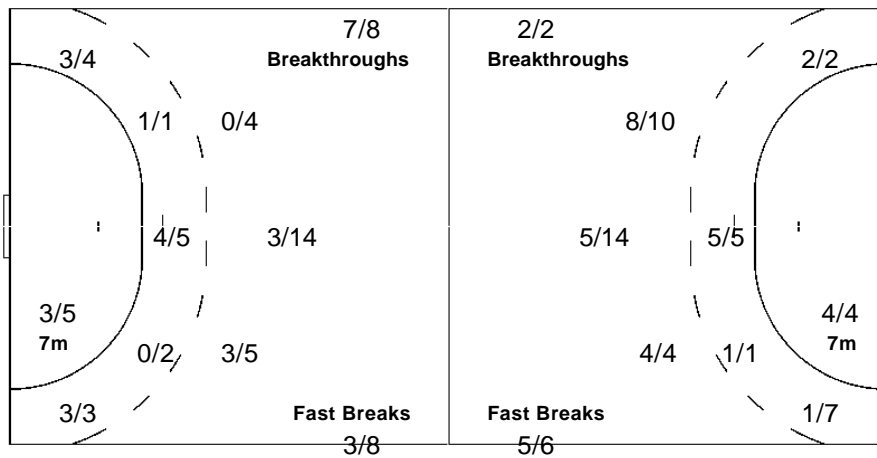

Saves / Shots

0/9	0/2	1/6
2/3		1/3
1/13	0/1	1/6

2 TIENSTRA J

0/8	0/2	1/6
2/3		1/3
1/13	0/1	1/6

3 KLIJN D

0/1		

LEGEND	G/S Goals / Shots	% Efficiency	6m 6-metre Shots	7m 7-metre Shots	9m 9-metre Shots
S/S Saves / Shots	Wing Wing Shots	FB Fast Breaks	BT Breakthroughs	EX Exclusions	
AS Assists	TF Technical Faults	ST Steals	BS Blocked Shots	TP Time Played	
YC Yellow Cards	RC Red Cards	n/a not applicable	2Min 2 Minute Suspensions		
+ 2 Minute + 2 Minute Suspensions					