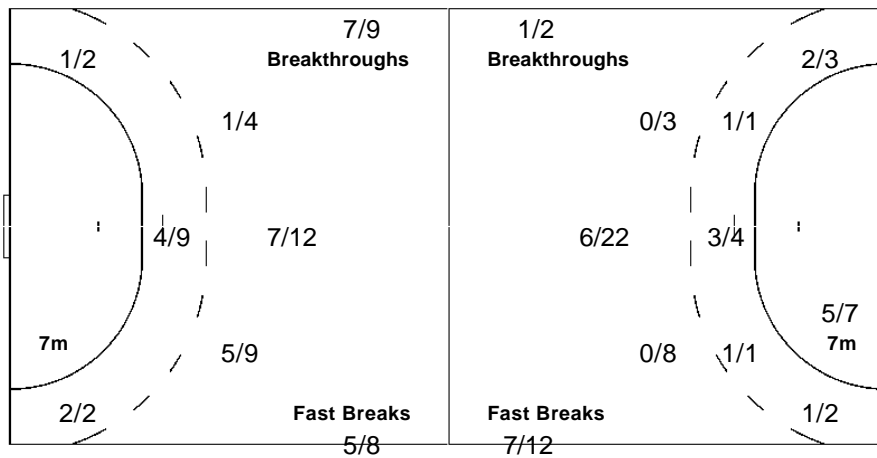

3/4	1/1	3/3
6/7		
13/22	0/1	6/8

5-Missed 3-Post 1-Blocked

Saves / Shots

0/4	2/2	0/6
3/4	1/1	
4/10	4/6	3/11

1 ALIZAR T

	1/1	0/4
2/3		
1/4	3/3	0/6

16 SIDOROVA M

0/4	1/1	0/2
1/1	1/1	
3/6	1/3	3/5