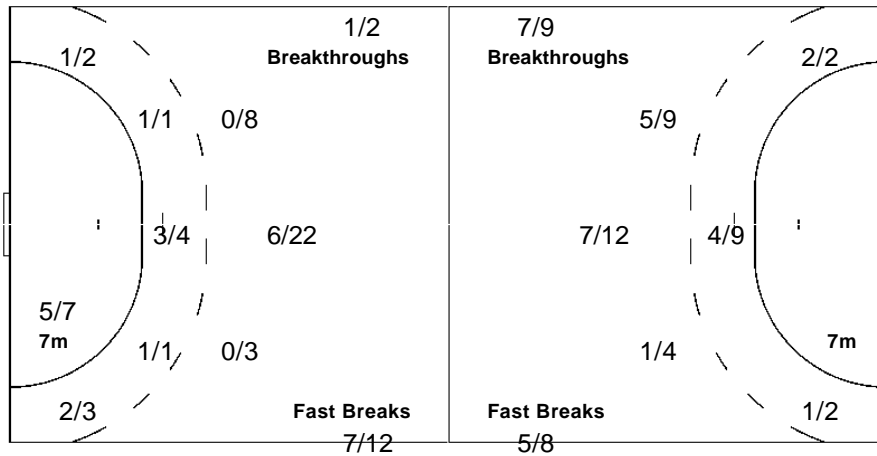

Ice Palace

XVIIth Women's World Championship 2005

WOMEN

MON 12 DEC 2005
19:00

Main Round

Match Team Statistics

Match No: 63

RUS 32 - 27 KOR
(17-13) (15-14)

Referees: LJUDOVIK A / VAKULA V (UKR)

KOR - Korea

Players

Goals / Shots

2 WOO S

1/1	0/2	1/1
	0/1	
2/2	0/1	

4 HUH S

5 LEE G

		1/1
		2/3

1-Missed

6 SONG H

2/2		1/1
0/1		
1/2		2/2

1-Missed 1-Post 5-Blocked

9 KIM C

		1/1
1/1		1/1

11 HUH Y

	1/2	0/1

1-Missed 3-Post 3-Blocked

13 YOO H

17 MYOUNG B

		1/1
0/1		
1/3	0/1	2/2

1-Blocked

18 KANG J

19 CHOI I

1/1		
1/1		
	1/1	1/1

4-Blocked

20 MOON P

		1/1
0/1		
1/2	0/1	0/1

1-Post

Shots Distribution

Team

Goals / Shots

4/4	0/2	6/6
1/4	0/1	
6/10	2/6	8/11

3-Missed 5-Post 13-Blocked

Offence

Defence

Goalkeepers

Saves / Shots

1/4	0/1	0/3
1/7		
9/22	1/1	2/8

1 SON M

0/2		
0/1		

12 MOON K

1/2	0/1	0/3
1/6		
9/22	1/1	2/8

16 LEE M

LEGEND	G/S Goals / Shots	% Efficiency	6m 6-metre Shots	7m 7-metre Shots	9m 9-metre Shots
S/S Saves / Shots	Wing Wing Shots	FB Fast Breaks	BT Breakthroughs	EX Exclusions	
AS Assists	TF Technical Faults	ST Steals	BS Blocked Shots	TP Time Played	
YC Yellow Cards	RC Red Cards	n/a not applicable	2Min 2 Minute Suspensions		
+ 2 Minute + 2 Minute Suspensions