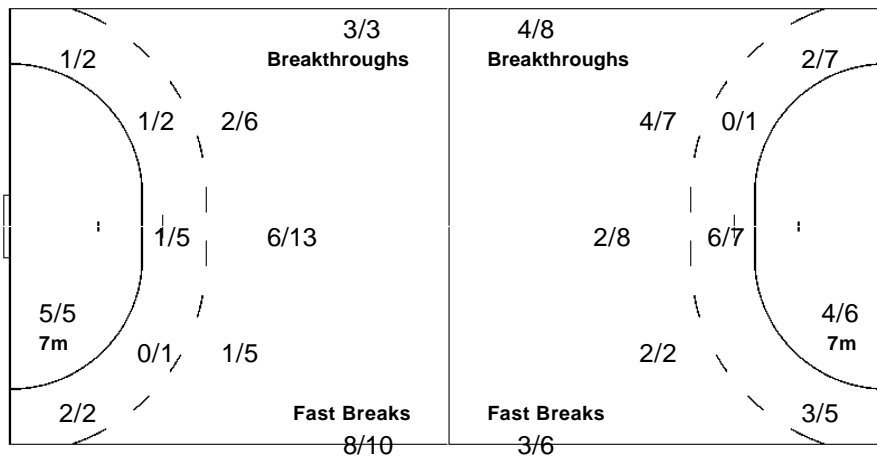

Match Team Statistics

Match No: 61

NED 30 - 30 NOR
(16-12) (14-18)

Referees: GARDINOVACKI Z / MARIC B (SCG)

NOR - Norway

Shots Distribution

Players

Goals / Shots

4 AAMODT R

1/1		0/1

6 HOVIND JOHANSEN A

1/1		2/2
		1/3

2-Missed 2-Post

7 GUSTAD R

0/1		

8 DYHRE BREIVANG K

0/1		

1-Missed

9 LUNDE K

1/1	1/1	
2/2	0/2	
3/3	2/3	2/2

11 JOHANSEN K

	0/1	
1/1		

13 JORUM SULLAND L

14 HILMO E

2-Missed

15 THORSEN C

1/1		1/1
		1/1

1-Missed

17 ROKNE M

1/1		
2/2		0/1

1-Post 1-Blocked

19 NOSTVOLD T

1/1	1/1	0/1
3/3		

1-Post

20 BLANCO I

		2/3

1-Post

Team

Offence

Defence

Goalkeepers

Goals / Shots

5/5	2/2	3/4
2/4	0/3	
10/10	2/3	6/11

6-Missed 5-Post 1-Blocked

Saves / Shots

1/3	0/1	1/6
5/6		3/5
5/16	1/1	1/9

12 BECK K

1/1		0/3
1/2		0/1
2/9	1/1	1/5

16 LUNDE K

0/2	0/1	1/3
4/4		3/4
3/7		0/4

LEGEND	G/S Goals / Shots	% Efficiency	6m 6-metre Shots	7m 7-metre Shots	9m 9-metre Shots
S/S Saves / Shots	Wing Wing Shots	FB Fast Breaks	BT Breakthroughs	EX Exclusions	
AS Assists	TF Technical Faults	ST Steals	BS Blocked Shots	TP Time Played	
YC Yellow Cards	RC Red Cards	n/a not applicable	2Min 2 Minute Suspensions		
+ 2 Minute + 2 Minute Suspensions