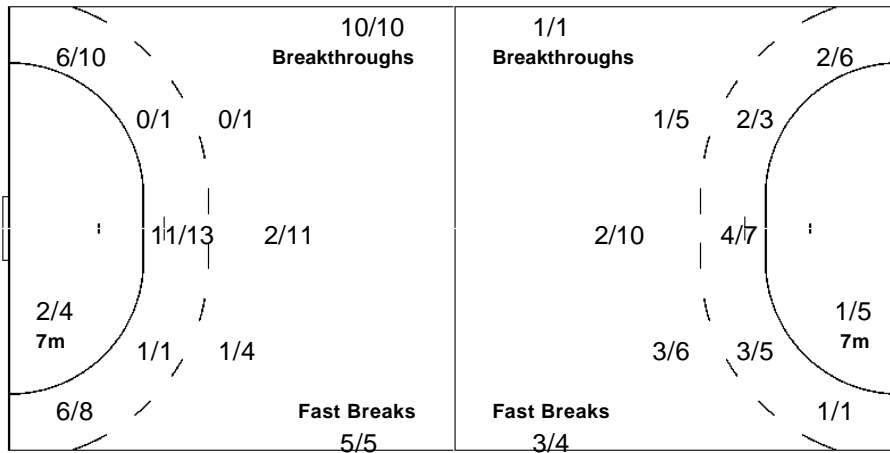

Team

Offence

Defence

Goalkeepers

Goals / Shots

Saves / Shots

11/11	2/2	8/11
12/14	3/5	1/4
4/5	1/6	1/1

5-Post 3-Blocked