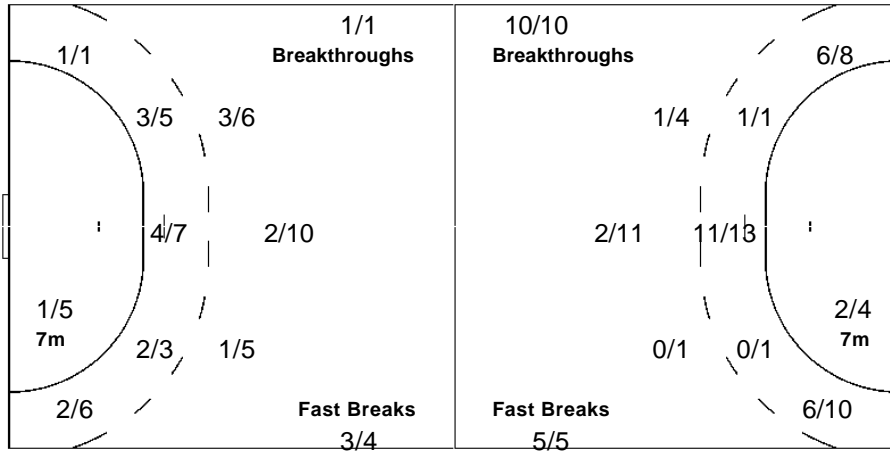

Team

Offence

Defence

Goalkeepers

Goals / Shots

1/2		1/1
1/6	0/1	0/2
14/17		7/8

8-Missed 5-Post 4-Blocked

Saves / Shots