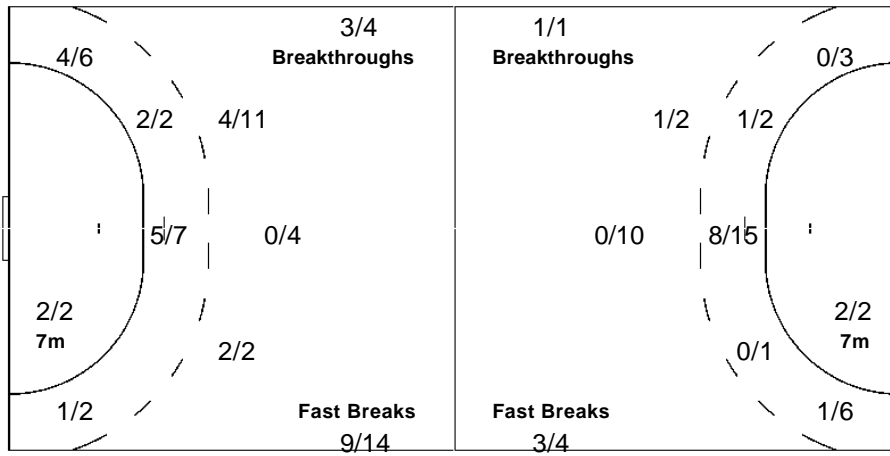

Team

Offence

Defence

Goalkeepers

Goals / Shots

5/6	4/5
0/1	1/2
5/8	0/1
18/20	

5-Missed 5-Post 2-Blocked

Saves / Shots