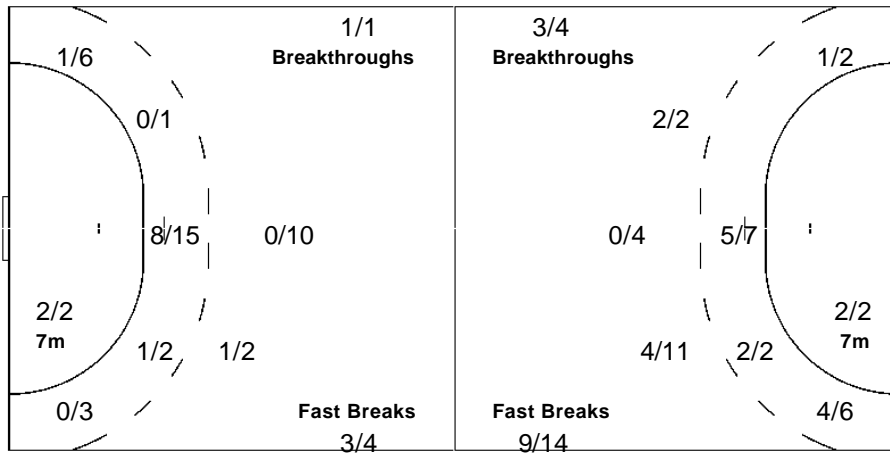

1/6	1/5
1/1	1/2
3/8	1/1 2/20

12 MADJOTAH TAPFOU E

0/4	1/4
1/1	1/2
3/6	1/1 2/11

LEGEND	
G/S	Goals / Shots
S/S	Saves / Shots
AS	Assists
YC	Yellow Cards
+	2 Minute + 2 Minute Suspensions
%	Efficiency
Wing	Wing Shots
TF	Technical Faults
RC	Red Cards
6m	6-metre Shots
FB	Fast Breaks
ST	Steals
n/a	not applicable
7m	7-metre Shots
BT	Breakthroughs
BS	Blocked Shots
2Min	2 Minute Suspensions
9m	9-metre Shots
EX	Exclusions
TP	Time Played