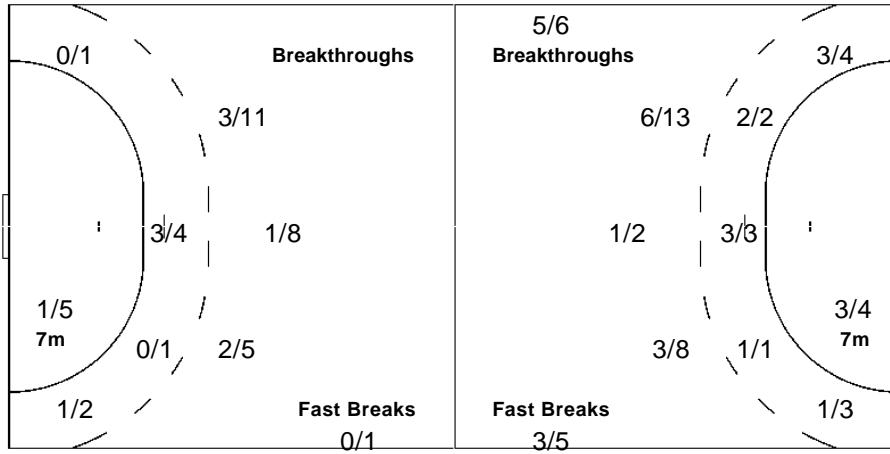

Team

Offence

Defence

Goalkeepers

Goals / Shots

Saves / Shots

2/5		4/6
2/3	0/7	0/1
2/4		1/2

5-Missed 5-Blocked