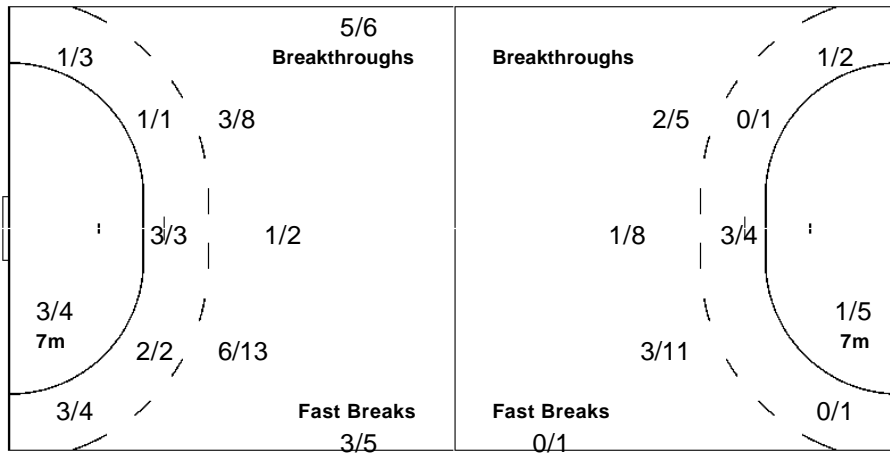

3/5	2/6
1/3	7/7 1/1
2/4	1/2

16 NICOLAS V		

LEGEND			
G/S	Goals / Shots	%	Efficiency
S/S	Saves / Shots	Wing	Wing Shots
AS	Assists	TF	Technical Faults
YC	Yellow Cards	RC	Red Cards
+	2 Minute + 2 Minute Suspensions	6m	6-metre Shots
		FB	Fast Breaks
		ST	Steals
		n/a	not applicable
		7m	7-metre Shots
		BT	Breakthroughs
		BS	Blocked Shots
		2Min	2 Minute Suspensions
		9m	9-metre Shots
		EX	Exclusions
		TP	Time Played