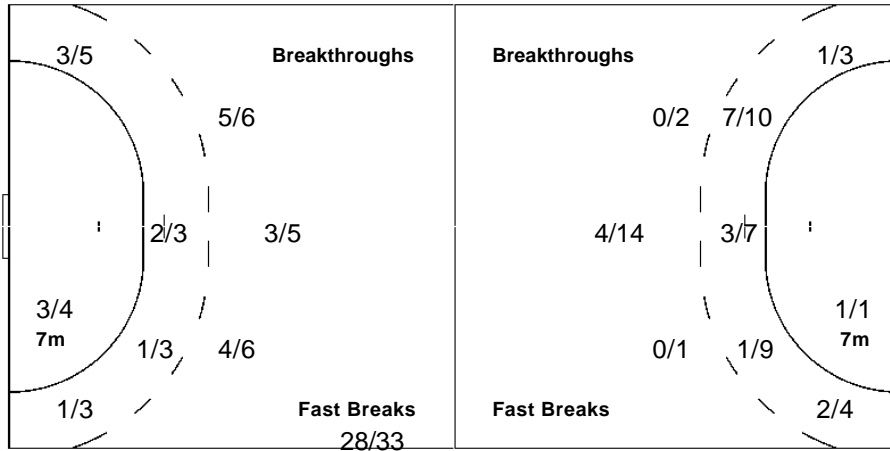

2/6		0/6
7/10	6/7	6/10
3/4		

1 TAMAS L

1/3		0/2
3/6	1/2	
1/2		

16 DINU L

1/3		0/4
4/4	5/5	6/10
2/2		

LEGEND									
G/S	Goals / Shots	%	Efficiency	6m	6-metre Shots	7m	7-metre Shots	9m	9-metre Shots
S/S	Saves / Shots	Wing	Wing Shots	FB	Fast Breaks	BT	Breakthroughs	EX	Exclusions
AS	Assists	TF	Technical Faults	ST	Steals	BS	Blocked Shots	TP	Time Played
YC	Yellow Cards	RC	Red Cards	n/a	not applicable	2Min	2 Minute Suspensions		
+	2 Minute + 2 Minute Suspensions								