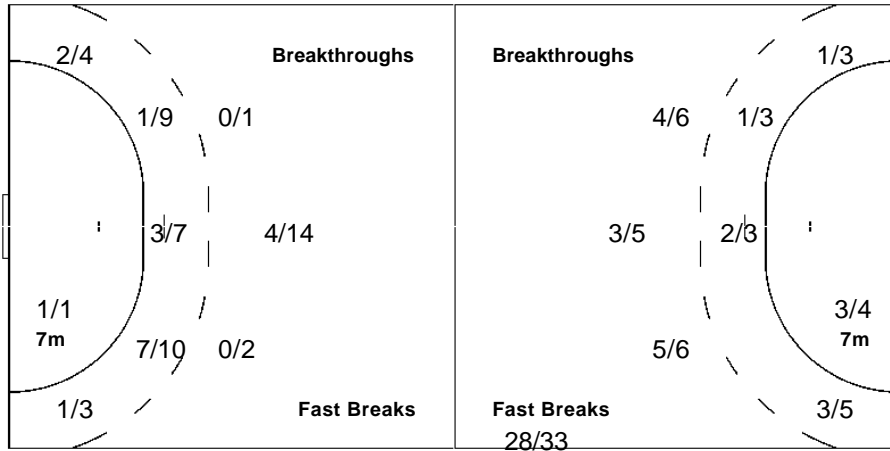

Team

Offence

Defence

Goalkeepers

Goals / Shots

Saves / Shots

4/6		6/6
3/10	1/7	4/10
1/4		

5-Missed 1-Post 2-Blocked