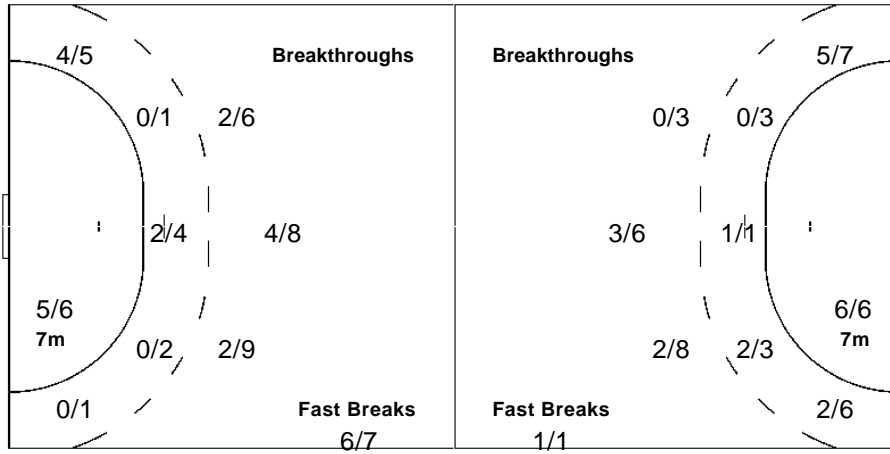

Yubileyny Hall

XVIIth Women's World Championship 2005

WOMEN

MON 5 DEC 2005
20:30

Preliminaries

Match Team Statistics

Match No: 12

FRA 25 - 22 MKD
(9-13) (16-9)

Referees: HERCZEG P / SÜDI P (HUN)

FRA - France

Shots Distribution

Players			Goals / Shots			
3 LAMBERT S	4 KAMTO NJITAM N	6 SPINER A	9 BAUDOIN P	10 HERBRECHT S	13 WENDLING I	14 KORFANTY M
1/1	0/1	1/1 2/4 4/4	2/2	0/1 1/1 1/1	0/1	0/1 1/1
1-Blocked		2-Missed 1-Blocked	1-Missed	2-Post 2-Blocked	1-Post	1-Blocked
15 LEGENTY S	17 DEMANGEON S	18 GOMIS A	19 VANPARYS-TORRES	C 20 TERVEL R		
1/1 2/2	2/2	1/2 2/2		1/1	1/1	
1-Missed 1-Post	1-Missed 1-Post	1-Post				

Team

Offence

Defence

Goalkeepers

Goals / Shots

3/4	0/1	1/1
6/11		2/3
12/12		1/1

5-Missed 6-Post 5-Blocked

Saves / Shots

1/6	3/3	3/6
3/7	4/5	1/4
1/3		0/4

12 JOSEPH-MATHIEU S

1/3	1/1	2/3
1/4	3/4	0/1
		0/2

16 NICOLAS V

0/3	2/2	1/3
2/3	1/1	1/3
1/3		0/2