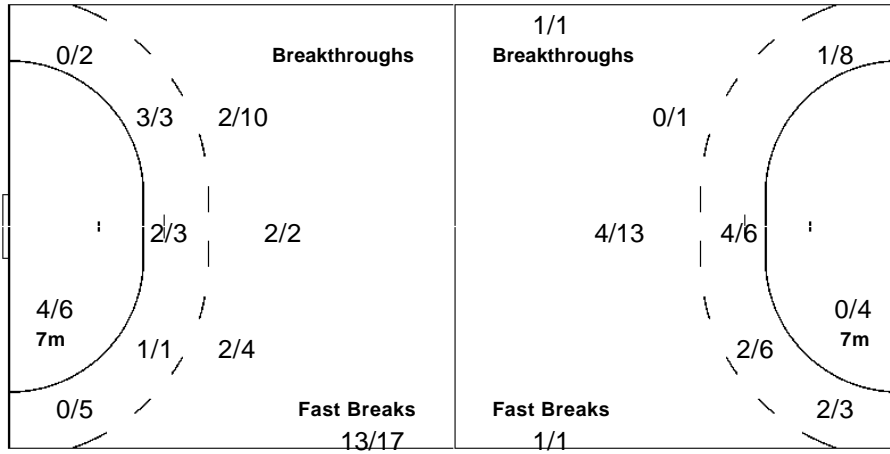

Team

Offence

Defence

Goalkeepers

Goals / Shots

1/2	2/4	4/6
1/3	1/1	5/9
8/8	1/1	8/10

7-Missed 4-Post

Saves / Shots