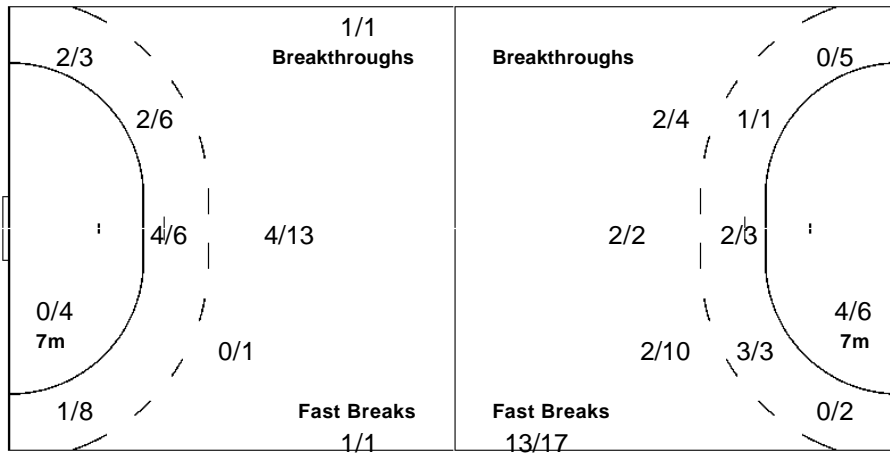

Yubileyny Hall

XVIIth Women's World Championship 2005

WOMEN

MON 5 DEC 2005
18:30

Preliminaries

Match Team Statistics

Match No: 11

ROM 31 - 15 ARG
(17-7) (14-8)

Referees: Poladenko / Chernega (RUS)

ARG - Argentina

Shots Distribution

Players	Goals / Shots
2 BOK M	<table border="1"><tr><td></td><td></td><td></td></tr><tr><td></td><td></td><td></td></tr><tr><td></td><td></td><td></td></tr></table> 1-Missed
3 BUENO M	<table border="1"><tr><td>1/1</td><td></td><td></td></tr><tr><td>1/1</td><td>1/1</td><td></td></tr><tr><td></td><td></td><td></td></tr></table> 1-Missed
4 CONSTANTINO G	<table border="1"><tr><td></td><td></td><td></td></tr><tr><td></td><td>1/1</td><td></td></tr><tr><td></td><td></td><td></td></tr></table>
5 SANGUINETTI M	<table border="1"><tr><td></td><td></td><td></td></tr><tr><td>0/1</td><td></td><td></td></tr><tr><td></td><td></td><td></td></tr></table> 2-Missed
6 DECILIO M	<table border="1"><tr><td>1/1</td><td></td><td>1/1</td></tr><tr><td></td><td>2/3</td><td></td></tr><tr><td></td><td></td><td></td></tr></table> 5-Missed
7 ROMERO P	<table border="1"><tr><td></td><td></td><td>1/2</td></tr><tr><td></td><td></td><td></td></tr><tr><td></td><td></td><td></td></tr></table> 4-Missed
10 FERREA B	<table border="1"><tr><td></td><td></td><td>0/1</td></tr><tr><td></td><td></td><td></td></tr><tr><td></td><td></td><td></td></tr></table> 1-Missed
11 BASILE C	<table border="1"><tr><td></td><td></td><td>0/1</td></tr><tr><td>0/1</td><td></td><td></td></tr><tr><td></td><td></td><td></td></tr></table> 1-Missed 1-Post
13 FERNANDEZ L	<table border="1"><tr><td></td><td></td><td></td></tr><tr><td></td><td></td><td>0/1</td></tr><tr><td></td><td></td><td></td></tr></table>
14 TAGLIAVINI S	<table border="1"><tr><td></td><td></td><td></td></tr><tr><td>0/1</td><td></td><td></td></tr><tr><td></td><td></td><td></td></tr></table> 1-Missed
15 CES P	<table border="1"><tr><td></td><td>1/1</td><td></td></tr><tr><td></td><td></td><td></td></tr><tr><td>1/1</td><td></td><td></td></tr></table> 1-Missed
17 ACOSTA M	<table border="1"><tr><td></td><td></td><td>1/2</td></tr><tr><td>2/2</td><td>0/1</td><td></td></tr><tr><td>1/1</td><td></td><td></td></tr></table>

Team

Offence

Defence

Goalkeepers

Goals / Shots

2/2	1/1	3/7
3/6	4/6	0/1
2/2		

17-Missed 1-Post

Saves / Shots

1/2	2/4	2/6
2/3	0/1	4/9
0/8	0/1	2/10

1 MENA M
1/2

12 KOGAN V		
1/2	2/4	2/6
1/1	0/1	4/9
0/8	0/1	2/10

LEGEND			
G/S	Goals / Shots	%	Efficiency
S/S	Saves / Shots	Wing	Wing Shots
AS	Assists	TF	Technical Faults
YC	Yellow Cards	RC	Red Cards
+	2 Minute + 2 Minute Suspensions	6m	6-metre Shots
		FB	Fast Breaks
		ST	Steals
		n/a	not applicable
		7m	7-metre Shots
		BT	Breakthroughs
		BS	Blocked Shots
		2Min	2 Minute Suspensions
		9m	9-metre Shots
		EX	Exclusions
		TP	Time Played