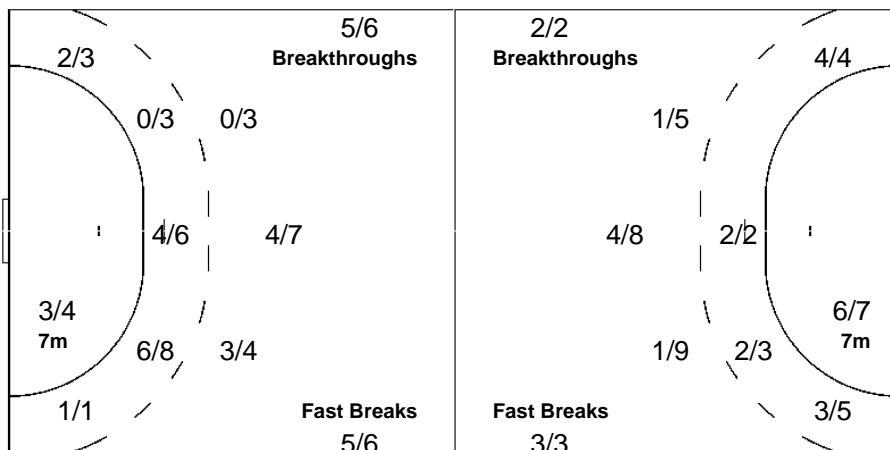

Team

Offence

Defence

Goalkeepers

Goals / Shots

Saves / Shots

3/5	1/2	7/7
4/5	0/5	6/7
4/4	3/4	5/5

4-Missed 2-Post 1-Blocked