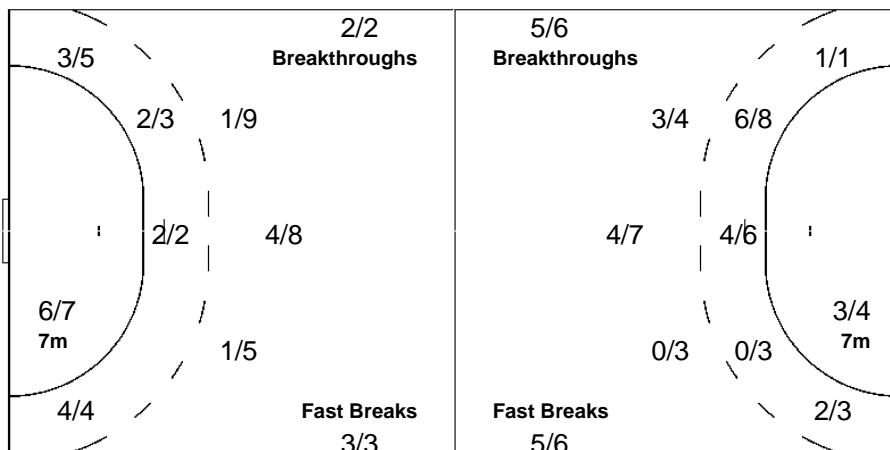

Team

Offence

Defence

Goalkeepers

Goals / Shots

Saves / Shots

2/4	2/2	5/5
	0/4	1/2
8/9	1/4	9/9

3-Missed 1-Post 6-Blocked