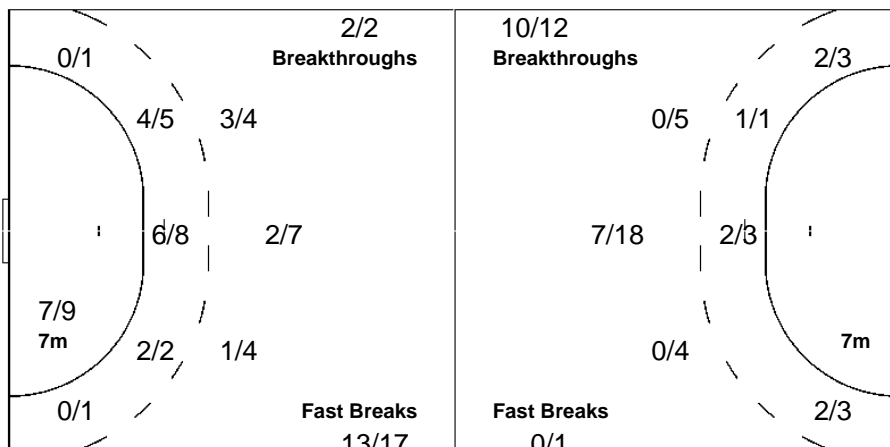

Match Team Statistics

Match No: 56

CIV 24 - 40 GER
(10-19) (14-21)

Referees: GUSEVA V / VARTANIAN S (RUS)

GER - Germany

Shots Distribution

Players

Goals / Shots

2 HARDTER N 1/1 1/1 1-Missed	4 JURACK G 5/5 2-Missed	7 WÖRZ N 0/1 1-Missed	8 MÜLLER A 0/1 1-Missed	9 REICHE N 2/2 2/2 1-Blocked	10 LOERPER A 2/2 0/1 1/1 2-Post	13 KRAUSE N 2/2 1/1 2-Missed	14 BOHM M 0/1 2/2 1-Missed	15 NEUKAMP S 2/2 1/1 2/2 1-Post	17 MEIER S 1-Missed	19 MELBECK S 1/1 1-Blocked	20 ALTHAUS A 2/2 1/1 1/1 1-Missed 2-Post 1-Blocked

Team

Offence

Defence

Goalkeepers

Goals / Shots

11/12	2/3	5/5
	0/1	1/1
16/17		5/5

9-Missed 5-Post 2-Blocked

Saves / Shots

0/1		0/2
1/3	8/8	1/2
0/5	1/3	0/11

12 GRÄFER A

0/1		0/1
1/3	6/6	1/2
0/4	1/2	0/4

16 WOLTERING C

		0/1
	2/2	
0/1	0/1	0/7

LEGEND							
G/S Goals / Shots	% Efficiency	6m 6-metre Shots	7m 7-metre Shots	9m 9-metre Shots			
S/S Saves / Shots	Wing Wing Shots	FB Fast Breaks	BT Breakthroughs	EX Exclusions			
AS Assists	TF Technical Faults	ST Steals	BS Blocked Shots	TP Time Played			
YC Yellow Cards	RC Red Cards	n/a not applicable	2Min 2 Minute Suspensions				
+ 2 Minute + 2 Minute Suspensions