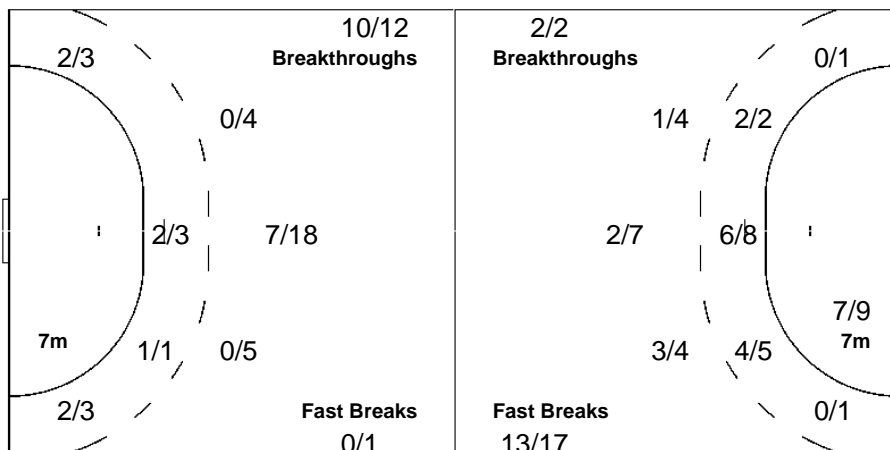

Team

Offence

Defence

Goalkeepers

Goals / Shots

1/1	2/2
2/3 0/8	1/2
5/5 2/3	11/11

3-Missed 5-Post 7-Blocked

Saves / Shots