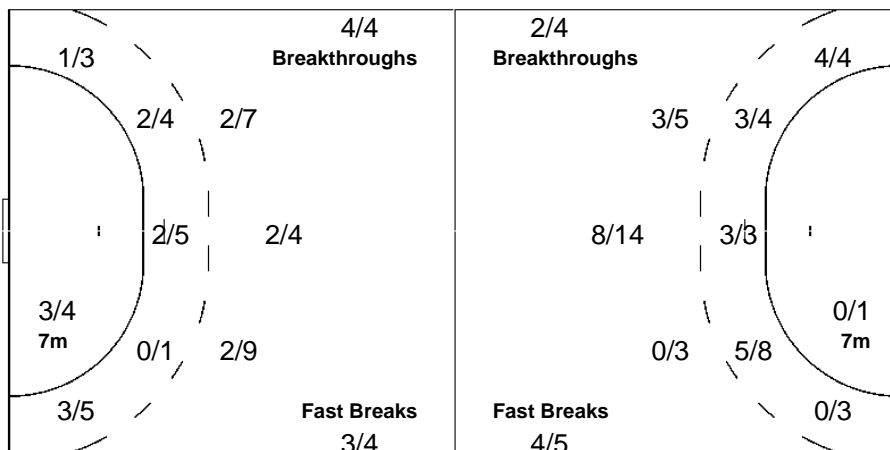

Team

Offence

Defence

Goalkeepers

Goals / Shots

2/2	0/3	4/6
0/1	1/2	
9/12	1/3	7/7
5-Missed	4-Post	5-Blocked

Saves / Shots

0/4		1/10
1/1	3/3	1/3
1/8	0/3	1/8