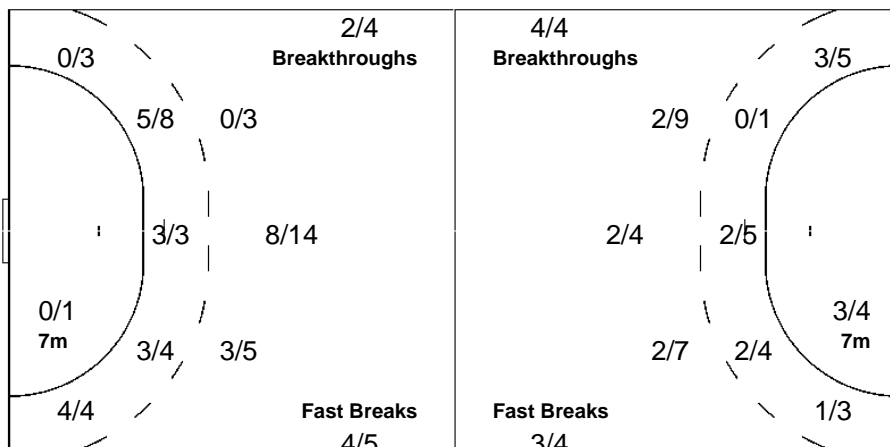

Team

Offence

Defence

Goalkeepers

Goals / Shots

4/4		9/10
0/1	0/3	2/3
7/8	3/3	7/8

5-Missed 6-Post 3-Blocked

Saves / Shots