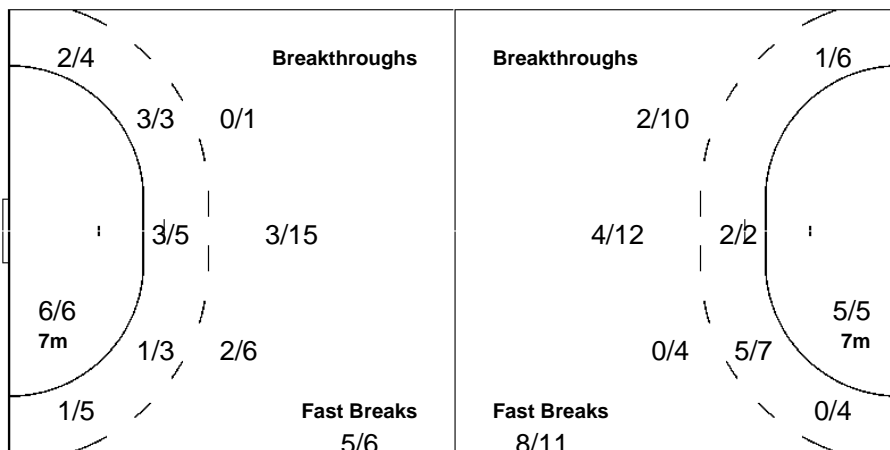

WOMEN

WED 7 DEC 2005
21:00

Preliminaries

Match Team Statistics

Match No: 33

DEN 27 - 26 GER
(12-14) (15-12)

Referees: MURO S / RODRIGUEZ M (ESP)

GER - Germany

Shots Distribution

Players

Goals / Shots

4 JURACK G			7 WÖRZ N			8 MÜLLER A			9 REICHE N			10 LOERPER A			11 HENZE S			13 KRAUSE N		
1/2					1/1		0/1				1/1							2/2		
	0/2			0/1						0/1								1/1	0/1	
1/1	0/1	2/3	1/1		1/1	1/1		1/1	0/1						2/3		1/2	1/2	2/4	3/4
1-Missed 1-Post 2-Blocked			1-Missed 1-Blocked						1-Missed									2-Missed 1-Blocked		
14 BOHM M			15 NEUKAMP S			17 MEIER S			19 MELBECK S			20 ALTHAUS A								
														1/1						
														1/1						
									2/3					1/1						
									1-Post											

Team

Offence

Defence

Goalkeepers

Goals / Shots

3/4	0/1	3/3
1/1	0/5	
8/12	2/5	9/12

5-Missed 2-Post 4-Blocked

Saves / Shots

3/9		3/7
2/3	6/6	
4/16		1/5

1 ENGLERT S

0/4		3/5
2/3	5/5	
3/14		0/4

16 WOLTERING C

3/5		0/2
	1/1	
1/2		1/1

LEGEND	G/S Goals / Shots	% Efficiency	6m 6-metre Shots	7m 7-metre Shots	9m 9-metre Shots
S/S Saves / Shots	Wing Wing Shots	FB Fast Breaks	BT Breakthroughs	EX Exclusions	
AS Assists	TF Technical Faults	ST Steals	BS Blocked Shots	TP Time Played	
YC Yellow Cards	RC Red Cards	n/a not applicable	2Min 2 Minute Suspensions		
+ 2 Minute + 2 Minute Suspensions