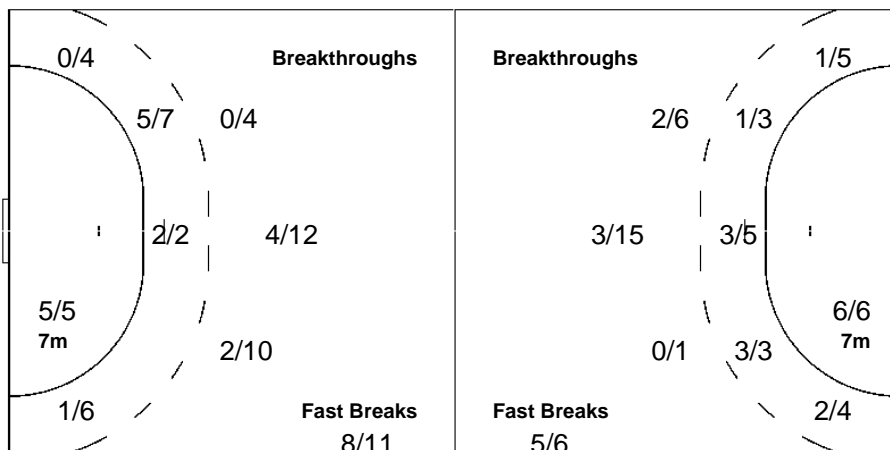

Team

Offence

Defence

Goalkeepers

Goals / Shots

6/9		4/7
1/3	0/6	
12/16		4/5
7-Missed	6-Post	2-Blocked

Saves / Shots

1/4	1/1	0/3
0/1	5/5	
4/12	3/5	3/12