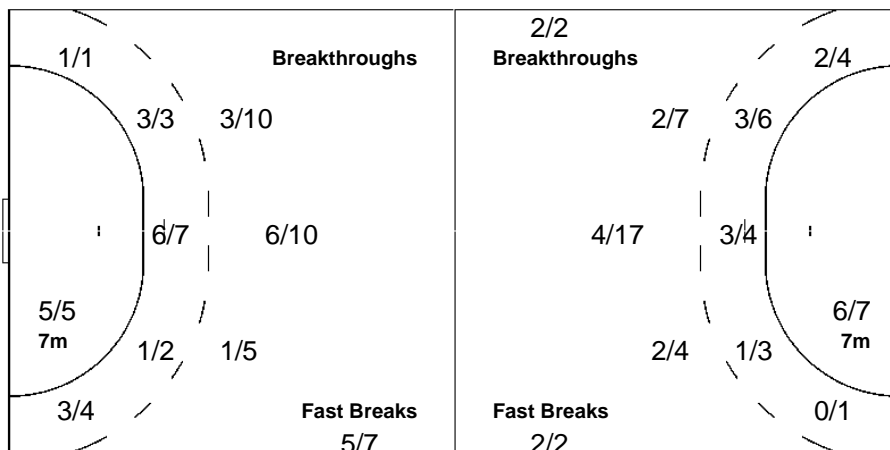

Team

Offence

Defence

Goalkeepers

Goals / Shots

9/12	4/9
1/1	1/1
10/12	8/8
3-Missed	3-Post
	4-Blocked

Saves / Shots

0/8	2/2	1/2
1/3		
0/10	3/3	3/9