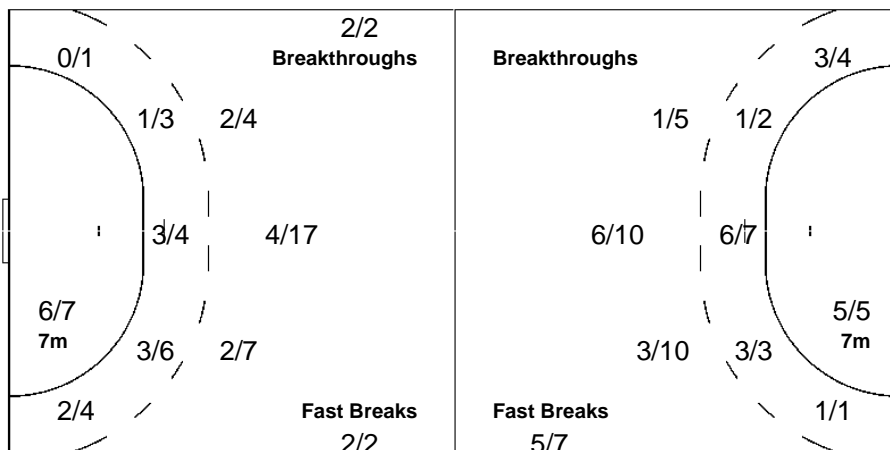

Team

Offence

Defence

Goalkeepers

Goals / Shots

Saves / Shots

8/8	0/2	1/2
2/3		
10/10	0/3	6/9
10-Missed	2-Post	8-Blocked

3/12	5/9
0/1	0/1
2/12	0/8