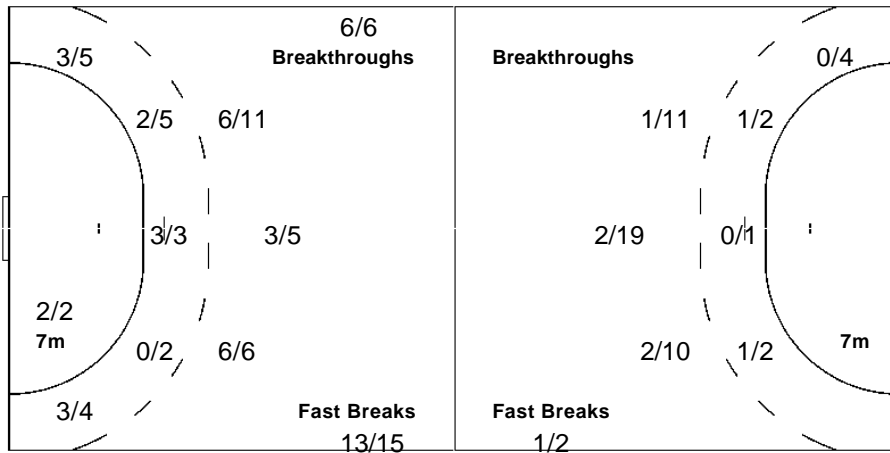

2/2	4/4	2/3
5/6		
1/5	3/5	4/4

1 BRANCO C		
1/1	1/1	1/2
4/5		
1/2	1/1	1/1

16 PRACA J		
1/1	3/3	1/1
1/1		
0/3	2/4	3/3

LEGEND									
G/S	Goals / Shots	%	Efficiency	6m	6-metre Shots	7m	7-metre Shots	9m	9-metre Shots
S/S	Saves / Shots	Wing	Wing Shots	FB	Fast Breaks	BT	Breakthroughs	EX	Exclusions
AS	Assists	TF	Technical Faults	ST	Steals	BS	Blocked Shots	TP	Time Played
YC	Yellow Cards	RC	Red Cards	n/a	not applicable	2Min	2 Minute Suspensions		
+	2 Minute + 2 Minute Suspensions								