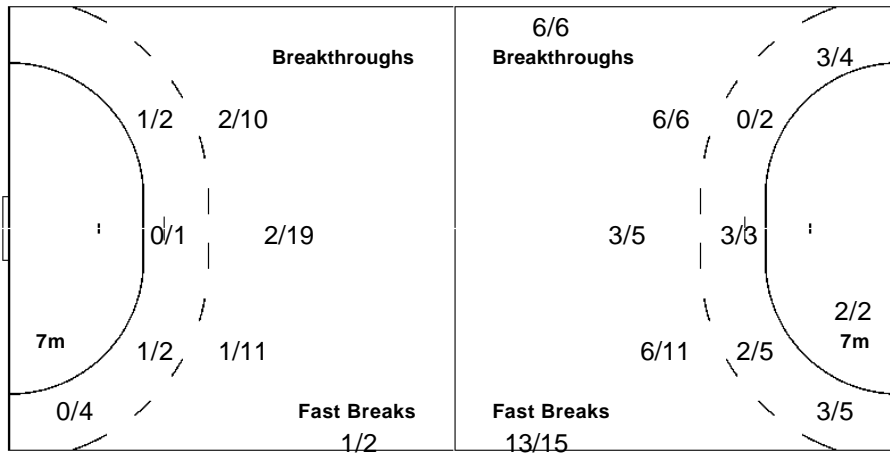

Team

Offence

Defence

Goalkeepers

Goals / Shots

0/2	0/4	1/3
1/6		
4/5	2/5	0/4

11-Missed 2-Post 10-Blocked

Saves / Shots