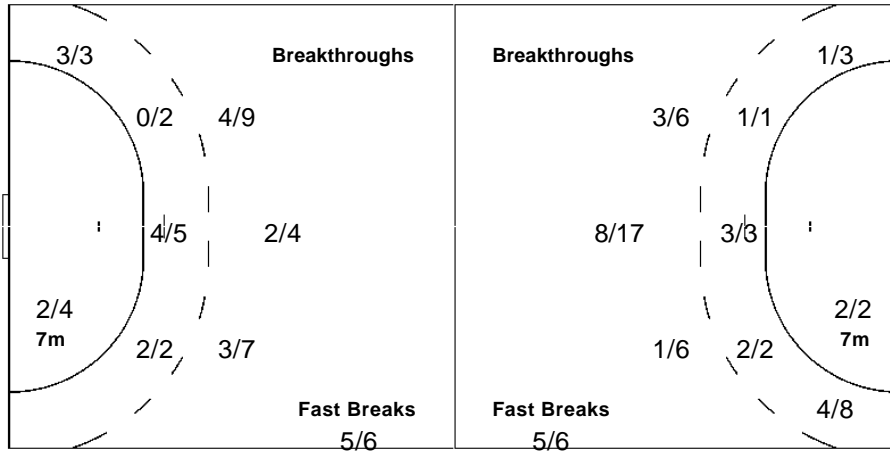

0/3	4/5	0/1
6/12		2/10
1/6	1/6	3/4

12 BECK K		
0/3	4/5	0/1
6/12		2/10
1/6	1/6	3/4

16 LUNDE K		

LEGEND									
<b>G/S</b>	Goals / Shots	<b>%</b>	Efficiency	<b>6m</b>	6-metre Shots	<b>7m</b>	7-metre Shots	<b>9m</b>	9-metre Shots
<b>S/S</b>	Saves / Shots	<b>Wing</b>	Wing Shots	<b>FB</b>	Fast Breaks	<b>BT</b>	Breakthroughs	<b>EX</b>	Exclusions
<b>AS</b>	Assists	<b>TF</b>	Technical Faults	<b>ST</b>	Steals	<b>BS</b>	Blocked Shots	<b>TP</b>	Time Played
<b>YC</b>	Yellow Cards	<b>RC</b>	Red Cards	<b>n/a</b>	not applicable	<b>2Min</b>	2 Minute Suspensions		
<b>+</b>	2 Minute + 2 Minute Suspensions								