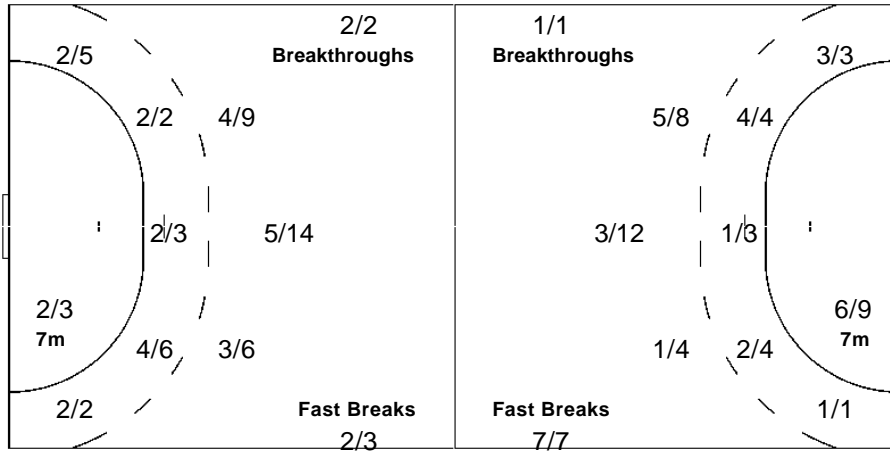

Team

Offence

Defence

Goalkeepers

Goals / Shots

Saves / Shots

6/6	1/2	4/5
7/11	0/1	7/12
3/3		2/3

5-Missed 5-Post 2-Blocked