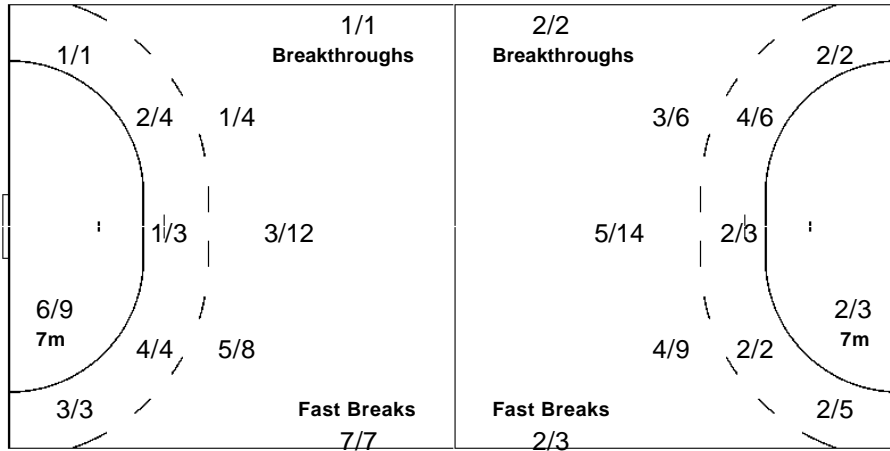

0/6	1/2	1/5
4/11	1/1	5/12
0/3		1/3

12 SUGAR T		
0/3		1/4
1/3		3/7
		0/1

16 PALINGER K		
0/3	1/2	0/1
3/8	1/1	2/5
0/3		1/2

LEGEND									
G/S	Goals / Shots	%	Efficiency	6m	6-metre Shots	7m	7-metre Shots	9m	9-metre Shots
S/S	Saves / Shots	Wing	Wing Shots	FB	Fast Breaks	BT	Breakthroughs	EX	Exclusions
AS	Assists	TF	Technical Faults	ST	Steals	BS	Blocked Shots	TP	Time Played
YC	Yellow Cards	RC	Red Cards	n/a	not applicable	2Min	2 Minute Suspensions		
+	2 Minute + 2 Minute Suspensions								