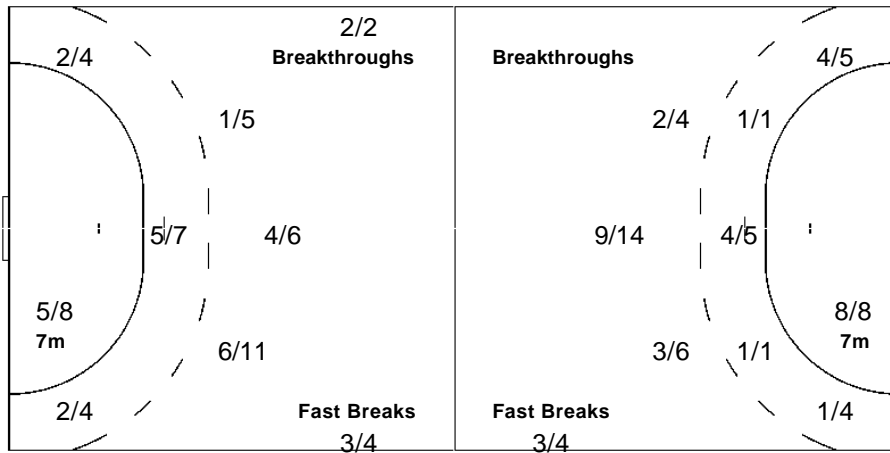

Match Team Statistics

Match No: 6

NOR 36 - 30 ANG
(19-16) (17-14)

Referees: SOUZA PEREIRA / PEREIRA SEDREZ S (BRA)

ANG - Angola

Shots Distribution

Players

Goals / Shots

2 JOAQUIEM M

3 BENGUE I

2/2		1/2
		2/2
1/1	1/1	1/3

3-Post 1-Blocked

4 MIGUEL B

		1/1
	1/1	

6 CALANDULA B

7 GONCALVES M

8 ALMEIDA N

0/1		
1/1		

10 FERNANDES I

		1/1
	0/3	3/3

1-Blocked

11 KIALA M

		3/3
		0/1
2/2		1/1

2-Missed 1-Post 1-Blocked

15 NETO A

17 TAVARES C

		0/1
1/1		

18 TAVARES E

1/1		
0/1		3/3
2/2	1/1	1/1

1-Missed

19 MONTEIRO L

		0/1

Team

Goals / Shots

3/3		5/7
1/3		6/7
6/6	3/6	6/9

3-Missed 4-Post 3-Blocked

Offence

Defence

Goalkeepers

Saves / Shots

0/4	0/6	0/5
2/8		5/9
0/6	0/2	1/4

12 PEDRO M

0/2	0/2	0/4
1/4		2/5
0/4	0/1	1/3

16 PRACA J

0/2	0/4	0/1
1/4		3/4
0/2	0/1	0/1

LEGEND

G/S Goals / Shots	% Efficiency	6m 6-metre Shots	7m 7-metre Shots	9m 9-metre Shots
S/S Saves / Shots	Wing Wing Shots	FB Fast Breaks	BT Breakthroughs	EX Exclusions
AS Assists	TF Technical Faults	ST Steals	BS Blocked Shots	TP Time Played
YC Yellow Cards	RC Red Cards	n/a not applicable	2Min 2 Minute Suspensions	
+ 2 Minute + 2 Minute Suspensions