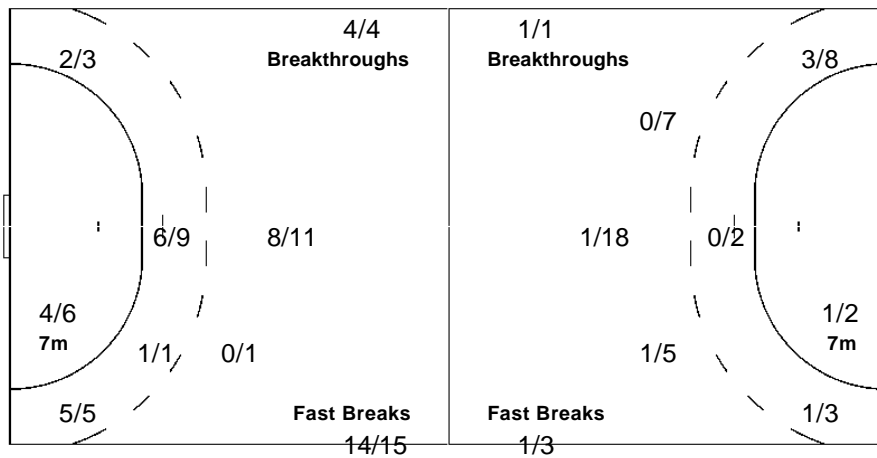

Saves / Shots

2/2	2/2	0/1
1/1	5/5	
0/3	9/9	4/9

1 STANCIN B

12 GRUBISIC J

2/2	1/1	0/1
1/1	4/4	
0/3	7/7	2/4

16 JELCIC I

	1/1	
	1/1	
	2/2	2/5

Ice Palace