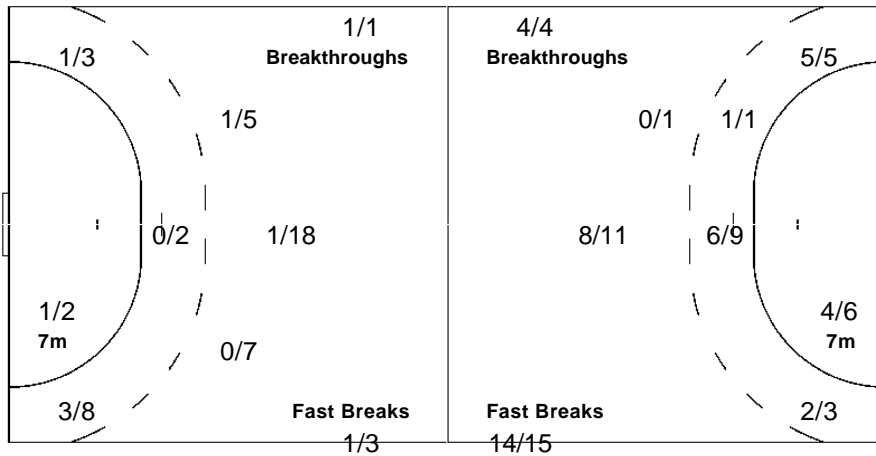

Ice Palace

XVIIth Women's World Championship 2005

WOMEN

SAT 10 DEC 2005
21:00

Preliminaries

Match Team Statistics

Match No: 51

CRO 44 - 9 URU (20-3) (24-6)

Referees: SOUZA PEREIRA F / PEREIRA SEDREZ S (BRA)

URU - Uruguay

Shots Distribution

Players

Goals / Shots

2 PORTEIRO C

0/1		
	0/1	
	0/2	

2-Missed

3 FAEDO S

	0/1	

4 MIRANDA L

	0/1	
	0/1	
	0/1	2/2

7 LUCAS P

	0/1	

8 SENCION F

		0/1

2-Missed 1-Blocked

9 SAIZ C

0/1		

1-Missed 1-Blocked

10 SENCION A

1/1	0/2	

11 SCAVINO I

	0/1	
		0/1

13 CASTRO J

	0/1	
2/2	0/2	2/4

1-Missed 1-Post 4-Blocked

17 URIARTE M

	0/1	1/1

1-Blocked

19 FERRARI A

0/1	0/1	

2-Blocked

20 DIAZ X

		1/1

1-Missed

Team

Goals / Shots

0/2	0/2	1/1
0/1	0/5	
3/3	0/9	5/9

7-Missed 1-Post 9-Blocked

Offence

Defence

Goalkeepers

Saves / Shots

0/9	0/2	0/4
1/7		1/3
1/10		0/12

1 GUTIERREZ M

0/6	0/1	0/2
1/7		1/2
1/5		0/4

12 GAMBERA P

0/3	0/1	0/2
		0/1
0/5		0/8

LEGEND	G/S Goals / Shots	% Efficiency	6m 6-metre Shots	7m 7-metre Shots	9m 9-metre Shots
S/S Saves / Shots	Wing Wing Shots	FB Fast Breaks	BT Breakthroughs	EX Exclusions	
AS Assists	TF Technical Faults	ST Steals	BS Blocked Shots	TP Time Played	
YC Yellow Cards	RC Red Cards	n/a not applicable	2Min 2 Minute Suspensions		
+ 2 Minute + 2 Minute Suspensions