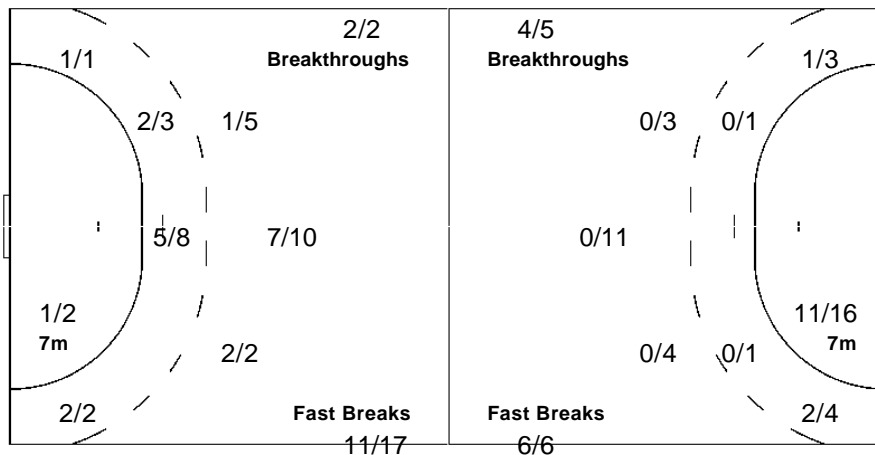

Ice Palace

XVIIth Women's World Championship 2005

WOMEN

SAT 10 DEC 2005
19:00

Preliminaries

Match Team Statistics

Match No: 50

JPN 24 - 34 RUS (8-17) (16-17)

Referees: KARBAS-CHI / KOHLADOUZAN (IRI)

RUS - Russia

Shots Distribution

Players

Goals / Shots

3 VYAKHIREVA P

		1/1
	0/1	

4 ROMENSKAYA O

1/1		2/2

5 POSTNOVA L

		1/1
1/1		
3/3		

6 KAREEVA A

7 BODNIEVA L

9 USKOVA Y

1/1		1/2

10 POLENOVA E

		2/2
1/1		1/1
1/1		3/3

1-Missed 1-Blocked

11 TUREY E

1/1		
1/1		

14 SERGEEVA E

	0/1	
1/1		1/1

1-Missed 1-Post

15 SHIPILOVA N

2/3		3/5

1-Missed 3-Post

17 MARENNIKOVA E

		2/2
1/1	0/2	1/1

1-Post

44 KUREPTA A

	1/1	
1/1		

1-Blocked

Team

Goals / Shots

	1/1	5/5
4/4	0/3	3/3
11/12	0/1	10/13

3-Missed 5-Post 2-Blocked

Offence

Defence

Goalkeepers

Saves / Shots

0/2	0/3	1/5
1/4	4/4	1/2
4/9	2/4	1/5

1 ALIZAR T

0/1	0/1	1/1
1/2	3/3	1/1
1/4	1/2	0/2

16 SIDOROVA M

0/1	0/2	0/4
0/2	1/1	0/1
3/5	1/2	1/3

LEGEND	G/S Goals / Shots	% Efficiency	6m 6-metre Shots	7m 7-metre Shots	9m 9-metre Shots
S/S Saves / Shots	Wing Wing Shots	FB Fast Breaks	BT Breakthroughs	EX Exclusions	
AS Assists	TF Technical Faults	ST Steals	BS Blocked Shots	TP Time Played	
YC Yellow Cards	RC Red Cards	n/a not applicable	2Min 2 Minute Suspensions		
+ 2 Minute + 2 Minute Suspensions