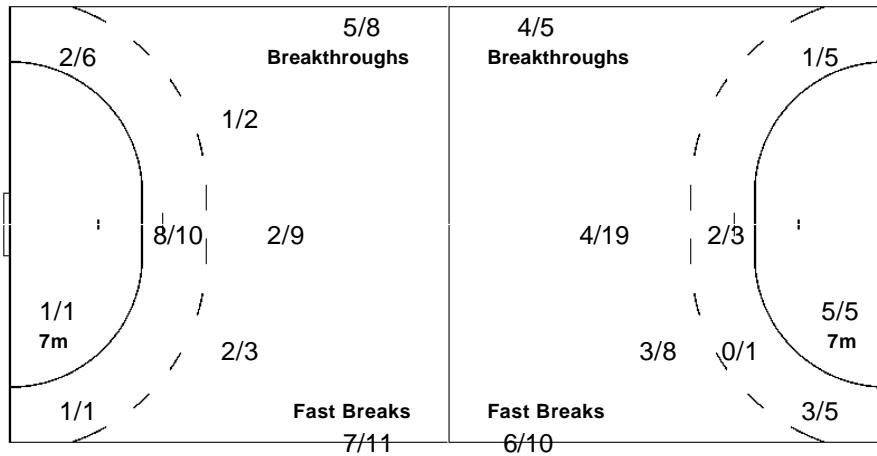

	0/1	
	1/1	1/1

1-Blocked

Team

Goals / Shots

5/8	1/3	2/2
1/2	0/1	2/4
9/12	2/2	7/11

4-Missed 2-Blocked

Offence

Defence