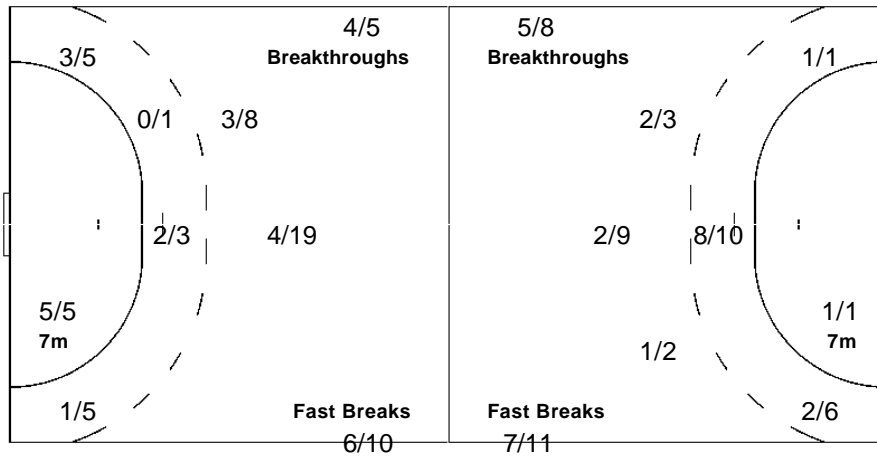

Saves / Shots

3/8	2/3	0/2
1/2	1/1	2/4
3/12	0/2	4/11

1 STANCIN B

3/8	1/2	0/2
0/1		1/3
2/5	0/1	3/10

16 JELCIC I

	1/1	
1/1	1/1	1/1
1/7	0/1	1/1

LEGEND	G/S Goals / Shots	% Efficiency	6m 6-metre Shots	7m 7-metre Shots	9m 9-metre Shots
S/S Saves / Shots	Wing Wing Shots	FB Fast Breaks	BT Breakthroughs	EX Exclusions	
AS Assists	TF Technical Faults	ST Steals	BS Blocked Shots	TP Time Played	
YC Yellow Cards	RC Red Cards	n/a not applicable	2Min 2 Minute Suspensions		
+ 2 Minute + 2 Minute Suspensions					