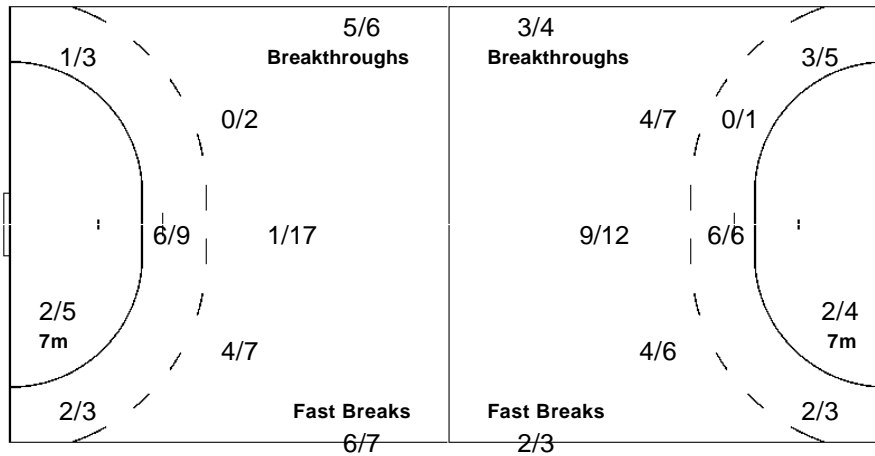

Ice Palace

XVIIth Women's World Championship 2005

WOMEN

FRI 9 DEC 2005
17:00

Preliminaries

Match Team Statistics

Match No: 37

NED 35 - 27 JPN

(19-13) (16-14)

Referees: SOUZA PEREIRA F / PEREIRA SEDREZ S (BRA)

JPN - Japan

Shots Distribution

Players

Goals / Shots

2 ARIHAMA Y

		0/1

3 KOMATSU M

		1/1
		1/1

4 HIGUCHI M

		1/1
1/1	0/1	1/1

2-Blocked

5 TANAKA M

2/4		
1/1	0/2	
1/2		1/2

1-Missed 1-Post

7 KINJO A

1/1		1/1
		0/1
1/1		2/3

3-Missed 1-Post 2-Blocked

8 SAKUGAWA H

1/2		1/1

9 SAKAMOTO T

0/1		0/1
1/1		3/3

10 NAKAMURA N

		1/1

1-Post 1-Blocked

11 HAYAFUNE A

	0/1	
		0/1

1-Missed 2-Blocked

13 MIZUNO K

1/1		1/1

14 OMAE N

0/1		
2/2		

15 TANIGUCHI H

		1/1

Team

Goals / Shots

3/6		3/4
1/2	0/3	0/2
8/10	0/1	12/15

5-Missed 3-Post 7-Blocked

Offence

Defence

Goalkeepers

Saves / Shots

1/3		0/3
0/3	2/2	0/9
3/17	1/1	0/4

1 TANAKA M

0/2		
0/2	2/2	0/6
2/9		0/2

16 ASAI Y

1/1		0/3
0/1		0/3
1/8	1/1	0/2

LEGEND	G/S Goals / Shots	% Efficiency	6m 6-metre Shots	7m 7-metre Shots	9m 9-metre Shots
S/S Saves / Shots	Wing Wing Shots	FB Fast Breaks	BT Breakthroughs	EX Exclusions	
AS Assists	TF Technical Faults	ST Steals	BS Blocked Shots	TP Time Played	
YC Yellow Cards	RC Red Cards	n/a not applicable	2Min 2 Minute Suspensions		
+ 2 Minute + 2 Minute Suspensions