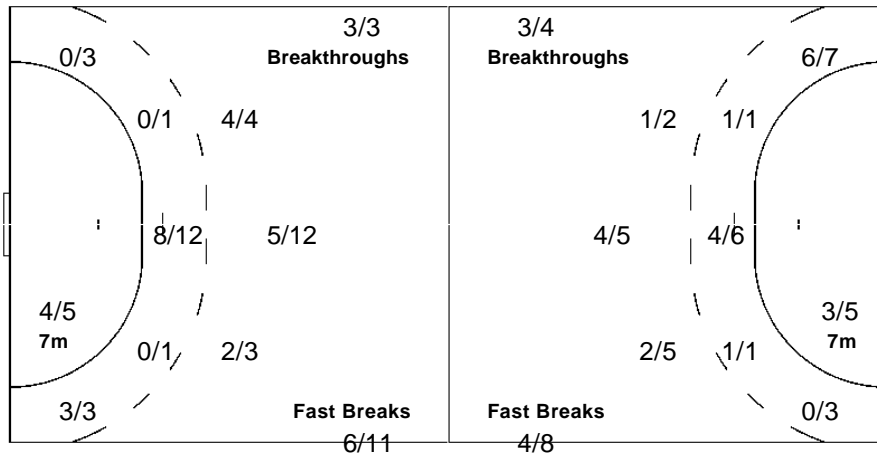

Ice Palace

XVIIth Women's World Championship 2005

WOMEN

WED 7 DEC 2005
21:00

Preliminaries

Match Team Statistics

Match No: 27

CHN 29 - 35 CRO
(16-18) (13-17)

Referees: LJUDOVIK A / VAKULA V (UKR)

CRO - Croatia

Shots Distribution

Players

Goals / Shots

2 TATARI M

1/1	0/1	1/1
0/1		1/2
2/2	1/3	2/2

3 HRGOVIC I

1/1		
		1/1

1-Missed 1-Post

4 COP M

	0/1	
1/1		1/1

5 GOLUBIC D

3/3		1/1
	0/1	
1/2		1/1

1-Missed 2-Post

10 PUSIC N

		1/1
		1/1
1/1	0/1	2/2

1-Post

11 KOZNJAK M

13 HORVAT L

14 PASICNIK S

2/2		
		1/1
5/6	0/1	4/5

1-Missed 3-Post 1-Blocked

17 POPOVIC M

18 FRANIC K

19 VRESK L

20 PENSA A

Team

Goals / Shots

6/6	0/1	3/3
1/2	0/2	3/4
10/12	1/5	11/12

3-Missed 7-Post 1-Blocked

Offence

Defence

Goalkeepers

Saves / Shots

0/1	1/1	0/2
1/3	4/6	2/8
1/11	4/6	0/4

1 STANCIN B

	1/1	0/1
1/3	1/2	2/7
0/4	2/3	

16 JELCIC I

0/1		0/1
	3/4	0/1
1/7	2/3	0/4

LEGEND	G/S Goals / Shots	% Efficiency	6m 6-metre Shots	7m 7-metre Shots	9m 9-metre Shots
S/S Saves / Shots	Wing Wing Shots	FB Fast Breaks	BT Breakthroughs	EX Exclusions	
AS Assists	TF Technical Faults	ST Steals	BS Blocked Shots	TP Time Played	
YC Yellow Cards	RC Red Cards	n/a not applicable	2Min 2 Minute Suspensions		
+ 2 Minute + 2 Minute Suspensions