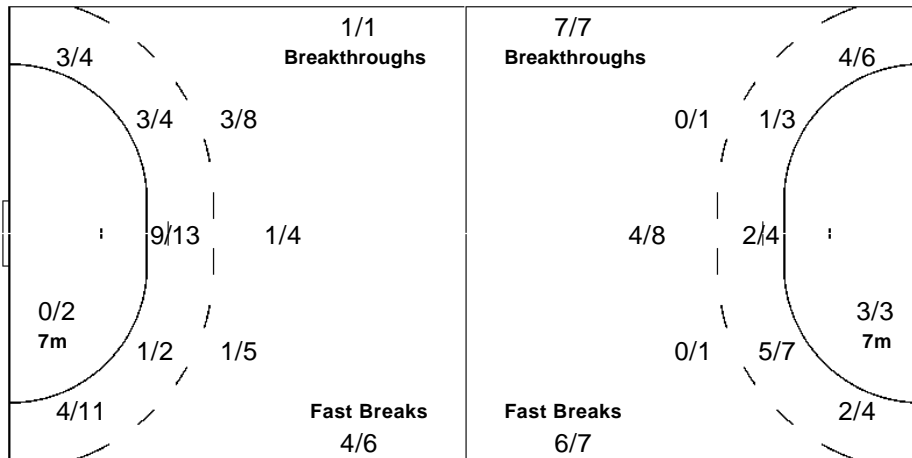

MON 8 AUG 2005
16:30

Preliminaries

Match Team Statistics

Match No: 20

EGY 30 - 34 DEN
(17-18) (13-16)

Referees: AL-HEEL Y / AL-HAMMAD A (QAT)

EGY - Egypt

Shots Distribution

Players

Goals / Shots

2 SOLIMAN S

0/1		
	2/3	2/3

1-Missed 1-Blocked

3 IBRAHIM M

4 MABROUK I

		0/2
1/1		1/1

5 ABDELHAMED S

	0/1	
	1/1	1/1

6 YOUNES S

7 IBRAHIM S

9 HASABALLA M

		0/1
1/1	1/2	1/1

2-Missed 1-Post 1-Blocked

10 ELZOGHBY A

0/1	0/1	
	0/1	
2/2	2/3	2/4

1-Missed

13 IBRAHIM K

		0/1
	1/2	2/2

15 AMR M

0/1		0/1
1/1	0/1	1/1

17 ELNEMRAWI H

3/3		3/4

1-Missed

19 RIZK K

	1/1	
		1/1
		0/1

1-Blocked

Team

Goals / Shots

0/1	1/2	
0/2	0/2	1/6
8/8	7/12	13/18

5-Missed 1-Post 3-Blocked

Offence

Defence

Goalkeepers

Saves / Shots

2/4	0/4	2/7
2/2		1/2
0/14	3/4	2/9

1 ABDELSALAM A

0/1	0/1	0/1
0/6	1/1	2/5

12 SHAHIN H

2/3	0/3	2/6
2/2		1/2
0/8	2/3	0/4