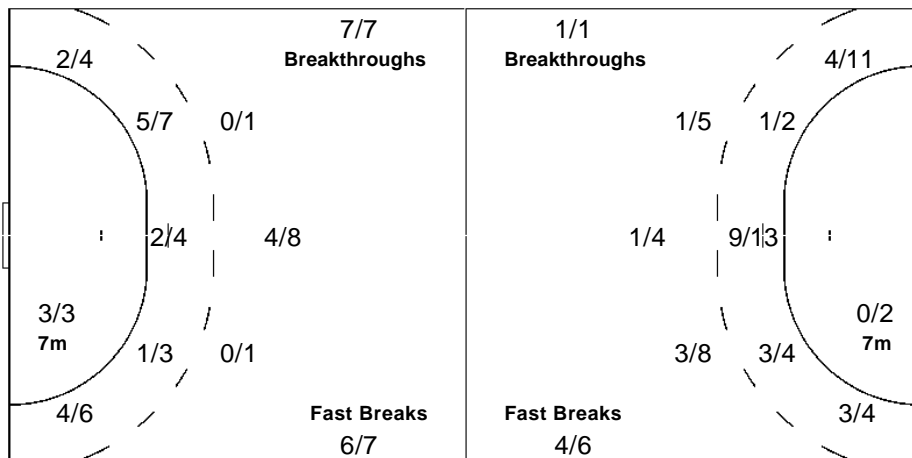

MON 8 AUG 2005
16:30

Preliminaries

Match Team Statistics

Match No: 20

EGY 30 - 34 DEN
(17-18) (13-16)

Referees: AL-HEEL Y / AL-HAMMAD A (QAT)

DEN - Denmark

Shots Distribution

Players

Goals / Shots

2 BERTELSEN R

1/1		1/1
1/1		

3 CHRISTIANSEN M

		1/1

4 TOFT HANSEN H

	0/1	1/1

5 HUNDSTRUP S

	1/1	1/2
4/4	1/2	2/2

7 JORGENSEN C

1/1		3/3
1/1		1/1

10 BAGERSTED J

0/1		

1-Post 2-Blocked

11 MAZUR J

0/1	2/2	
4/4		

1-Post

13 POULSEN R

2/2	0/1	1/2

1-Blocked

17 TOFTEGAARD K

0/1		0/1
		1/1
		0/1

18 NIELSEN S

2/2		1/1

19 IRMING ANDERSEN K

	1/1	
0/1		0/1

21 OSTERGAARD J

Team

Offence

Defence

Goalkeepers

Goals / Shots

2/4	4/4	5/7
0/2		1/2
14/14	1/4	7/9

2-Post 3-Blocked

Saves / Shots

1/1	1/2	
2/2	2/2	5/6
0/8	5/12	5/18

12 WESTPHAL S

1/1		
1/1		2/3
0/2	3/6	1/8

16 DUEHOLM M

	1/2	
1/1	2/2	3/3
0/6	2/6	4/10

LEGEND

G/S Goals / Shots	% Efficiency	6m 6-metre Shots	7m 7-metre Shots	9m 9-metre Shots
S/S Saves / Shots	Wing Wing Shots	FB Fast Breaks	BT Breakthroughs	EX Exclusions
AS Assists	TF Technical Faults	ST Steals	BS Blocked Shots	TP Time Played
YC Yellow Cards	RC Red Cards	n/a not applicable	2Min 2 Minute Suspensions	
+ 2 Minute + 2 Minute Suspensions