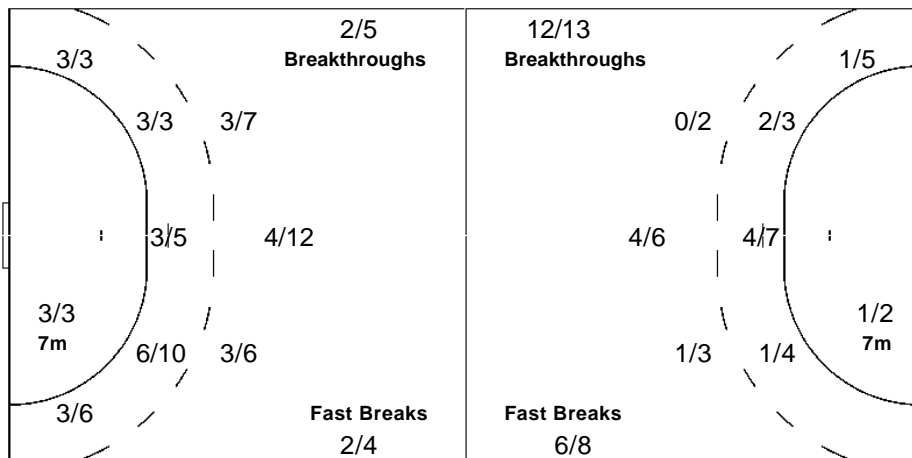

SAT 6 AUG 2005
18:30

Preliminaries

Match Team Statistics

Match No: 11

KOR 35 - 32 QAT
(15-13) (20-19)

Referees: PANDZIC S / SATORDZIJA B (BIH)

KOR - Korea

Shots Distribution

Players

Goals / Shots

5 JUNG J

6 KIM S

	2/3	
		1/3
	1/1	0/1

1-Missed 1-Blocked

7 PAG P

	1/1	2/2

1-Missed

8 BAE S

2/2		
1/2		1/2
2/2		1/2

2-Missed 1-Post 1-Blocked

10 CHUNG T

		1/1

1-Missed

11 EOM H

	2/2	0/1
2/2		0/2
0/1	1/1	5/5

1-Missed 1-Post 4-Blocked

13 JIN J

2/2		1/1
		2/3

1-Missed 1-Post

14 KWON Y

15 HONG J

		1/1
		0/1

1/1

17 KIM S

1/1		
1/1		

1/1

19 HAN K

20 PARK C

Team

Goals / Shots

2/2	4/5	0/1
6/7		4/9
5/6	4/4	10/14

7-Missed 3-Post 6-Blocked

Offence

Defence

Goalkeepers

Saves / Shots

1/5	1/2	1/4
3/3	1/1	3/6
3/12	1/5	1/9

1 SEOMOON H

1/5	1/2	1/4
3/3	1/1	3/6
3/12	1/5	1/8

12 YONG M

		0/1