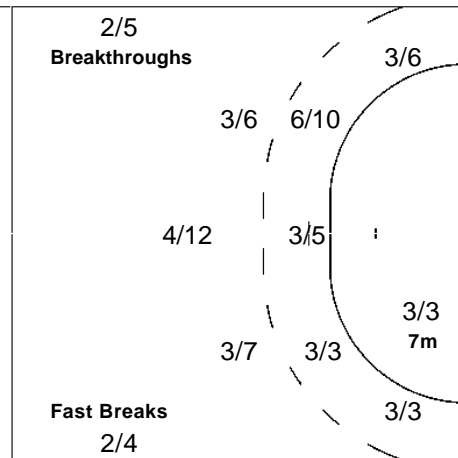

Defence

Goalkeepers

Saves / Shots

0/2	1/5	1/1
1/7		5/9
1/6	0/4	4/14

12 DIMEH S

0/2	1/3	
1/2		3/5
1/6	0/3	4/13

16 BILAL Y

	0/2	1/1
0/5		2/4
	0/1	0/1

LEGEND

G/S Goals / Shots	% Efficiency	6m 6-metre Shots	7m 7-metre Shots	9m 9-metre Shots
S/S Saves / Shots	Wing Wing Shots	FB Fast Breaks	BT Breakthroughs	EX Exclusions
AS Assists	TF Technical Faults	ST Steals	BS Blocked Shots	TP Time Played
YC Yellow Cards	RC Red Cards	n/a not applicable	2Min 2 Minute Suspensions	
+ 2 Minute + 2 Minute Suspensions