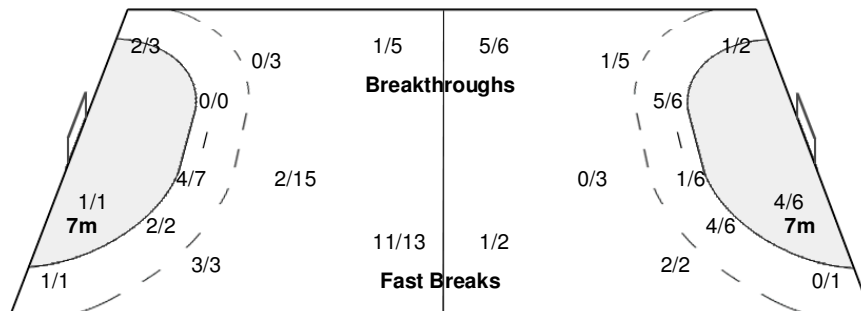

Suzhou

XIX Women's World Championship 2009

China

TUE 15 DEC 2009
19:15

Main Round Group M II

Spectators: 2.000

Match Team Statistics

Match No: 96

NOR 27 - 24 ESP

(8 - 14) (19 - 10)

Referees: GJEDING M / HANSEN M (DEN)

NOR - Norway

Shots Distribution

Players

Goals / Shots

5 ALSTAD I	6 LOKE H	7 NOSTVOLD T	8 BREIVANG K	11 JOHANSEN K	13 FRAFJORD M	14 LARSEN T
0/1	0/1	2/2	0/1	1/1	1/1	1/1
		2-Missed	2-Missed	1-Blocked	1-Missed	
18 RIEGELHUTH L	20 STANGE T	21 EDIN A	22 SEGLEM S	23 HERREM C		
2/2	1/2	1/1	1/1	1/1		
0/1		1/2	1/1	0/1	0/1	
3/3	1/2	1/1	0/1		1/1	3/3
	1-Missed	2-Post	1-Blocked	1-Blocked		

Team Goals / Shots

2/2	4/4	1/2
2/3	0/1	3/6
3/6	3/6	9/10
6-Missed	4-Post	3-Blocked

Offence