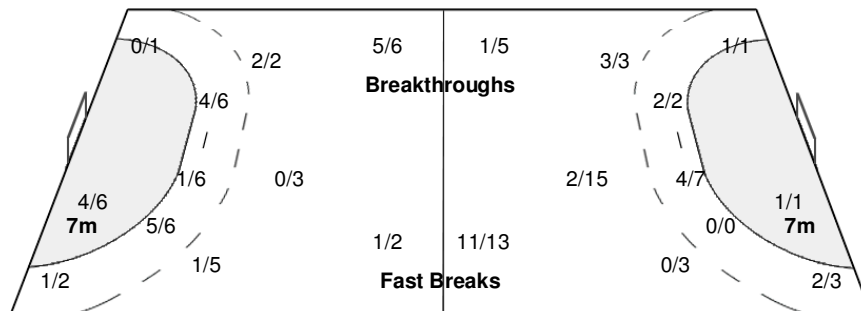

Suzhou

XIX Women's World Championship 2009

China

TUE 15 DEC 2009
19:15

Main Round Group M II

Spectators: 2.000

Match Team Statistics

Match No: 96

NOR 27 - 24 ESP

(8 - 14) (19 - 10)

Referees: GJEDING M / HANSEN M (DEN)

ESP - Spain

Shots Distribution

Players

Goals / Shots

Team Goals / Shots

Offence

Defence

Goalkeepers Saves / Shots

1 GONZALEZ C

12 CIOBANU M

Legend:

G/S Goals/Shots	% Efficiency	6m 6-metre Shots	7m 7-metre Shots	9m 9-metre Shots
S/S Saves/Shots	Wing Wing Shots	FB Fast Breaks	BT Breakthroughs	EX Exclusions
AS Assists	TF Technical Faults	ST Steals	BS Blocked Shots	TP Time Played
YC Yellow Cards	RC Red Cards	n/a not applicable	2Min 2 Minute Suspensions	
+ 2 Minute + 2 Minute Suspensions