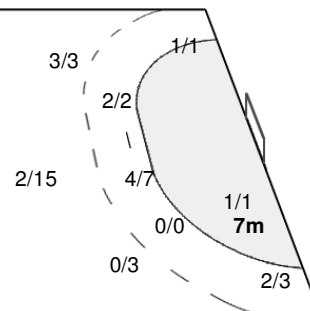

Defence

Goalkeepers Saves / Shots

1 GONZALEZ C

12 CIOBANU M

Legend:

G/S Goals/Shots	% Efficiency	6m 6-metre Shots	7m 7-metre Shots	9m 9-metre Shots
S/S Saves/Shots	Wing Wing Shots	FB Fast Breaks	BT Breakthroughs	EX Exclusions
AS Assists	TF Technical Faults	ST Steals	BS Blocked Shots	TP Time Played
YC Yellow Cards	RC Red Cards	n/a not applicable	2Min 2 Minute Suspensions	
+ 2 Minute + 2 Minute Suspensions