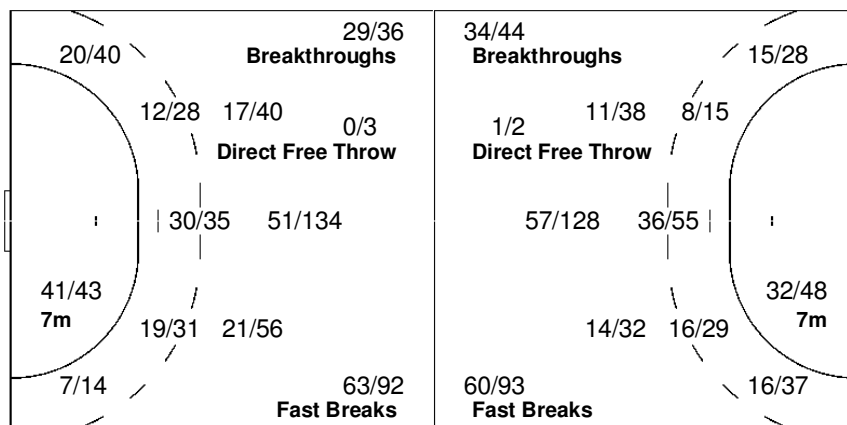

XVIII Women's World Championship 2007

Cumulative Statistics

HUN - Hungary AFTER 10 MATCHES

Shots Distribution

Players

Goals / Shots

2 FERLING B			3 VÉRTEN O			4 MEHLMANN I			5 TOMORI Z			6 KIRSNER E			7 SZUCSÁNSZKI Z			8 BORBÁS R		
0/2	2/4	3/3	3/3		7/7	7/8	0/2	2/5	1/1		0/1	1/2	0/1		1/1	1/1				
1/4		2/2	1/4	2/2	2/2	1/2	0/1	0/4						2/3	1/1		2/3	0/1		1/1
4/6	3/5	10/14	5/5	2/3	1/1	2/4	1/3	3/6			1/1	4/5	1/2	1/1	1/5	1/1	1/1	1/1	1/1	4/4
1-Missed 3-Post 2-Blocked			2-Missed 1-Post			6-Missed 7-Post 4-Blocked						1-Post			1-Missed 1-Post 1-Blocked 1-Missed					
11 HORNYÁK Á			13 GÖRBICZ A			14 KOVACSICZ M			17 TÓTH T			18 SZAMORÁNSKY P			23 SZÜCS G			25 BALOGH B		
			4/4	2/6	6/6	7/8	0/2	3/7	11/12	2/4	9/10	7/7	2/2	2/2	3/3	1/1	1/1	7/7	1/1	0/1
			5/10	0/3	5/7	4/5	0/1	0/2	8/12	0/3	2/7	5/7	1/1	1/4	0/1		1/2	2/3	0/1	1/1
	2/2	1/1	27/31	9/12	22/25	5/5	0/1	2/4	10/11	0/3	15/20	8/8	2/2		5/6	2/2	3/4	2/3	0/4	2/4
1-Missed			13-Missed 6-Post 11-Blocked			1-Post			12-Missed 6-Post 10-Blocked			3-Missed 2-Post 3-Blocked			2-Missed 2-Post 2-Blocked					

Team

Offence

Defence

Goalkeepers

Goals / Shots

Saves / Shots

52/58	11/24	33/43
28/50	3/12	19/38
74/90	24/41	66/86

42-Missed 35-Post 33-Blocked