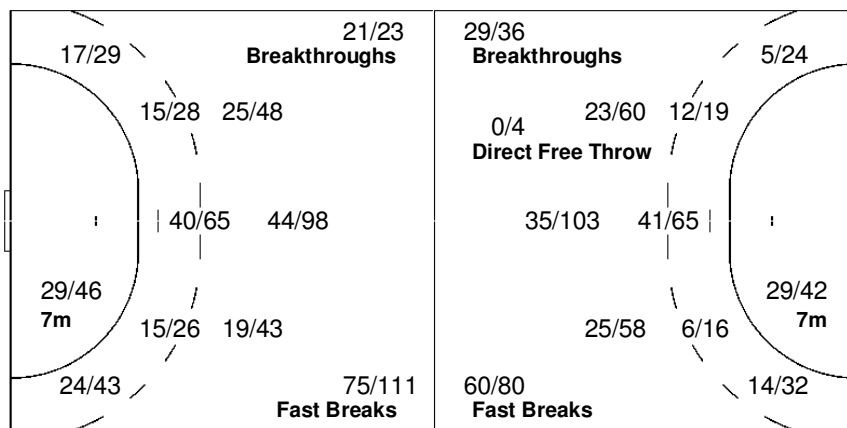

Team

Offence

Defence

Goalkeepers

Goals / Shots

Saves / Shots

34/44	21/28	45/59
27/58	3/10	30/52
61/82	27/40	76/102

36-Missed 36-Post 13-Blocked

10/37	10/25	11/38
26/50	14/16	25/53
26/92	8/40	32/90

1 ENGLERT S

7/25	2/11	9/25
9/18	12/14	12/32
14/52	6/26	17/51

16 WOLTERING C

3/12	8/14	2/13
17/32	2/2	13/21
12/40	2/14	15/39

Legend:

G/S Goals / Shots	% Efficiency	6m 6-metre Shots	7m 7-metre Shots	9m 9-metre Shots
S/S Saves / Shots	Wing Wing Shots	FB Fast Breaks	BT Breakthroughs	EX Exclusions
AS Assists	TF Technical Faults	ST Steals	BS Blocked Shots	TP Time Played
YC Yellow Cards	RC Red Cards	n/a not applicable	PL Placement	MP Matches Played
PR Preliminary Round	QF Quarterfinal	SF Semifinal	GM Gold Medal Match	BM Bronze Medal Match
2Mir 2 Minute Suspensions	DSQ Disqualified			