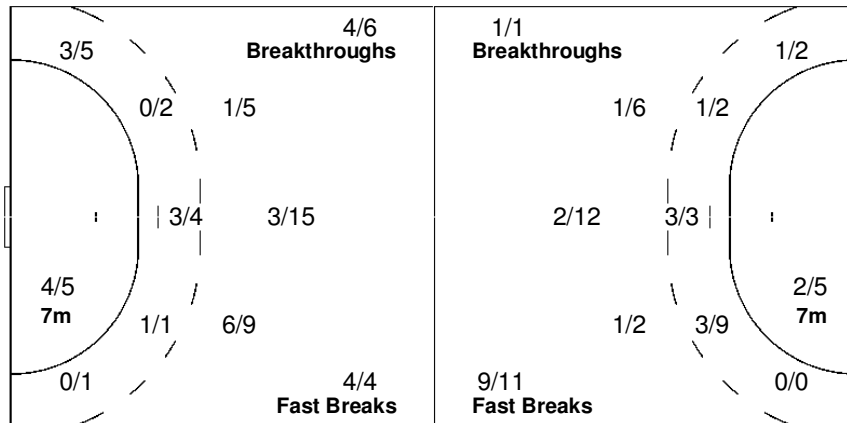

6/9	3/6	3/3
3/6	0/1	2/2
7/15	0/1	5/7

3-Missed 2-Post 2-Blocked

1/5	2/2	2/6
2/3	1/1	3/6
1/3	1/4	3/10

1 SUSLINA I.

1/5	2/2	2/5
2/2	1/1	3/6
1/3	1/4	3/10

16 SIDOROVA M.

		0/2
0/1		

Legend:	% Efficiency	6m 6-metre Shots	7m 7-metre Shots	9m 9-metre Shots
G/S Goals / Shots	WingWing Shots	FB Fast Breaks	BT Breaktroughs	EX Exclusions
S/S Saves / Shots	TF Technical Faults	ST Steals	BS Blocked Shots	TP Time Played
AS Assists	RC Red Cards	n/a not applicable	2Min2 Minute Suspensions	
YC Yellow Cards				
+ 2 Minute + 2 Minute Suspensions				