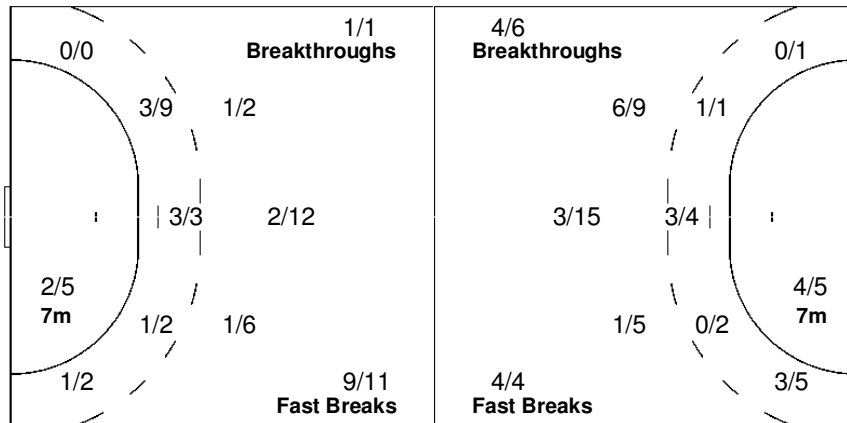

Paris

XVIII Women's World Championship 2007

SUN 16 DEC 2007
16:30

Finals

Match No: 92
Spectators: 14.000

Match Team Statistics

NOR 24 - 29 RUS

(12 - 16) (12 - 13)

Referees: BORD G. (FRA) / BUY O. (FRA)

NOR - Norway

Shots Distribution

Players

Goals / Shots

2 JOHANSEN A.	3 NYBERG K.	4 AAMODT R.	5 SNORROEGGEN G.	6 LYBEKK E.	7 NOSTVOLD T.	8 BREIVANG K.
<table border="1"><tr><td></td><td></td><td>1/2</td></tr><tr><td></td><td></td><td></td></tr><tr><td></td><td></td><td></td></tr></table>	<table border="1"><tr><td></td><td></td><td>1/2</td></tr><tr><td></td><td>0/1</td><td></td></tr><tr><td>0/1</td><td></td><td>0/2</td></tr></table>	<table border="1"><tr><td></td><td></td><td></td></tr><tr><td>0/1</td><td></td><td></td></tr><tr><td></td><td>1/1</td><td>2/3</td></tr></table>	<table border="1"><tr><td></td><td></td><td></td></tr><tr><td>0/1</td><td></td><td>1/2</td></tr><tr><td></td><td></td><td></td></tr></table>	<table border="1"><tr><td>3/3</td><td></td><td></td></tr><tr><td></td><td></td><td></td></tr><tr><td></td><td></td><td></td></tr></table>	<table border="1"><tr><td></td><td></td><td></td></tr><tr><td></td><td></td><td></td></tr><tr><td></td><td></td><td></td></tr></table>	<table border="1"><tr><td></td><td></td><td></td></tr><tr><td>1/1</td><td></td><td>1/2</td></tr><tr><td></td><td></td><td></td></tr></table>
1-Blocked 1-Missed		1-Post	1-Post 1-Blocked	1-Post		
10 HAMMERSENG G.	11 JOHANSEN K.	13 FRAFJORD M.	18 RIEGELHUTH L.	19 HÅRSAKER V.		
<table border="1"><tr><td></td><td></td><td></td></tr><tr><td></td><td></td><td>0/1</td></tr><tr><td>1/1</td><td>1/2</td><td>3/3</td></tr></table>	<table border="1"><tr><td>1/2</td><td></td><td>1/1</td></tr><tr><td></td><td></td><td>1/1</td></tr><tr><td></td><td>1/1</td><td></td></tr></table>	<table border="1"><tr><td></td><td></td><td></td></tr><tr><td></td><td></td><td></td></tr><tr><td></td><td></td><td>2/2</td></tr></table>	<table border="1"><tr><td></td><td>0/2</td><td></td></tr><tr><td></td><td></td><td></td></tr><tr><td></td><td></td><td></td></tr></table>	<table border="1"><tr><td></td><td></td><td>1/1</td></tr><tr><td></td><td></td><td></td></tr><tr><td>1/1</td><td></td><td></td></tr></table>		
2-Blocked	1-Post		1-Missed 1-Blocked	2-Post		

Team

Offence

Defence

Goalkeepers

Goals / Shots

4/5	0/2	4/6
1/3	0/1	3/6
2/3	3/4	7/10

2-Missed 6-Post 5-Blocked

Saves / Shots

3/9	3/6	0/3
3/6	1/1	0/2
8/15	1/1	2/7

12 PEDERSEN T.

0/1	2/3	0/2
1/2		
5/7	1/1	1/2

16 HARALDSEN K.

3/8	1/3	0/1
2/4	1/1	0/2
3/8		1/5