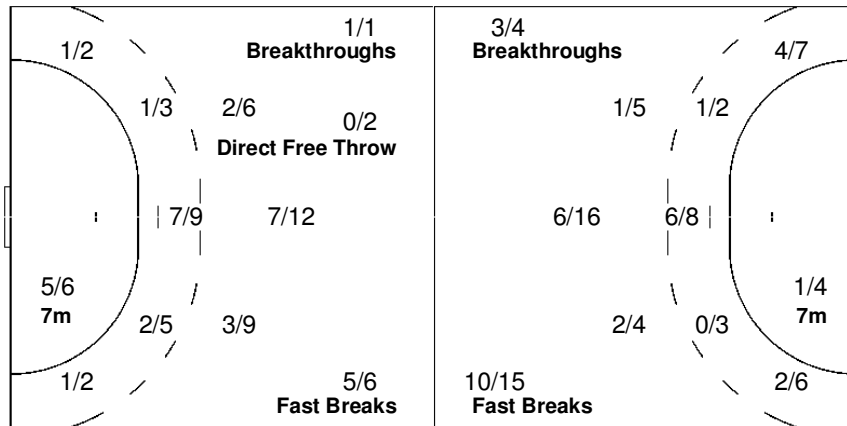

Team

Offence

Defence

Goalkeepers

Goals / Shots

	3/4	2/3
1/3	0/1	5/9
8/10	5/6	11/14

3-Missed 5-Post 5-Blocked

Saves / Shots

2/3	1/1	1/4
5/10	4/4	6/12
1/12	5/7	3/11

12 TOLNAI T.

		0/1

16 DINU L.

2/3	1/1	1/4
5/10	4/4	6/12
1/12	5/7	3/10

Legend:

G/S Goals / Shots	% Efficiency	6m 6-metre Shots	7m 7-metre Shots	9m 9-metre Shots
S/S Saves / Shots	Wing Wing Shots	FB Fast Breaks	BT Breaktroughs	EX Exclusions
AS Assists	TF Technical Faults	ST Steals	BS Blocked Shots	TP Time Played
YC Yellow Cards	RC Red Cards	n/a not applicable	2Min 2 Minute Suspensions	
+ 2 Minute + 2 Minute Suspensions				