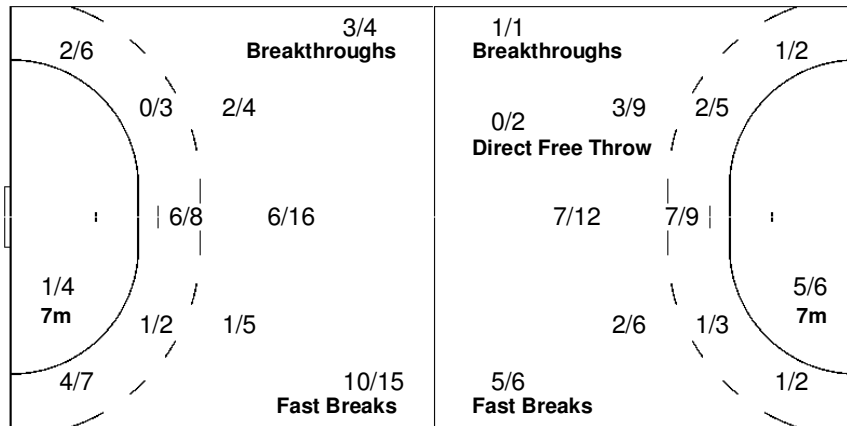

Team

Offence

Defence

Goalkeepers

Goals / Shots

1/3	0/1	3/4
5/10	0/4	6/12
11/12	2/7	8/11

2-Missed 6-Post 2-Blocked

Saves / Shots