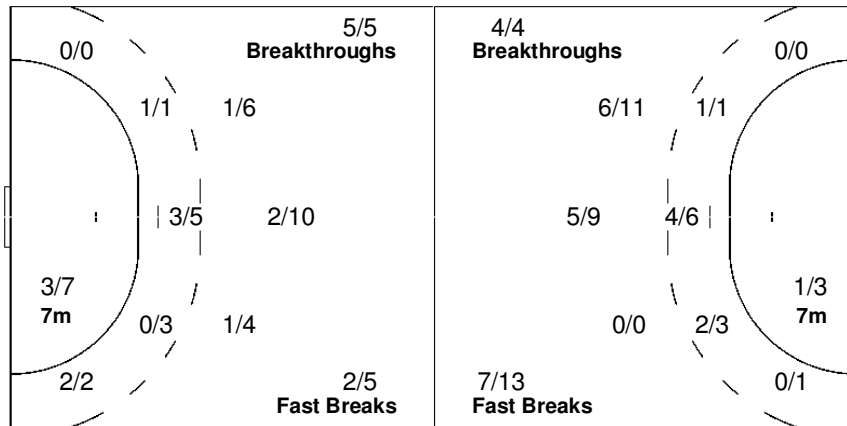

Paris

XVIII Women's World Championship 2007

SAT 15 DEC 2007
15:00

Semifinals

Match No: 88
Spectators: 13.000

Match Team Statistics

ROU 20 - 30 RUS

(8 - 17) (12 - 13)

Referees: GJEDING M. (DEN) / HANSEN M. (DEN)

ROU - Romania

Shots Distribution

Players

Goals / Shots

2 MAIER R.	5 IVAN R.	6 BALINT C.	7 OLTEANU - NECHITA A.	8 NEAGU C.	9 BRADEANU A.	10 STANCA - GALCA I.
				1/1	0/2	1/1
				1/1		0/1
0/1		2/2		0/2	1/1	1/2

1-Missed 1-Post

1-Missed 1-Post 1-Blocked

11 VADINEANU C.	14 LUCA S.	18 MAIROUSU A.	19 BESE V.	99 LECUSANU G.
		1/1		1/1
	1/1	0/1	0/1	0/1
0/1	1/1	2/4	2/2	1/1

1-Post 3-Blocked 1-Missed

1-Blocked

Team

Offence

Defence

Goalkeepers

Goals / Shots

1/1	0/2	3/3
1/1	1/3	3/5
3/9	3/7	5/6

3-Missed 3-Post 5-Blocked

Saves / Shots

3/9	0/2	2/4
5/10		1/3
2/7	0/1	0/7

1 PASLARU L.

2/4	0/2	1/2
4/7		0/2
2/6	0/1	0/6

16 DINU L.

1/5		1/2
1/3		1/1
0/1		0/1