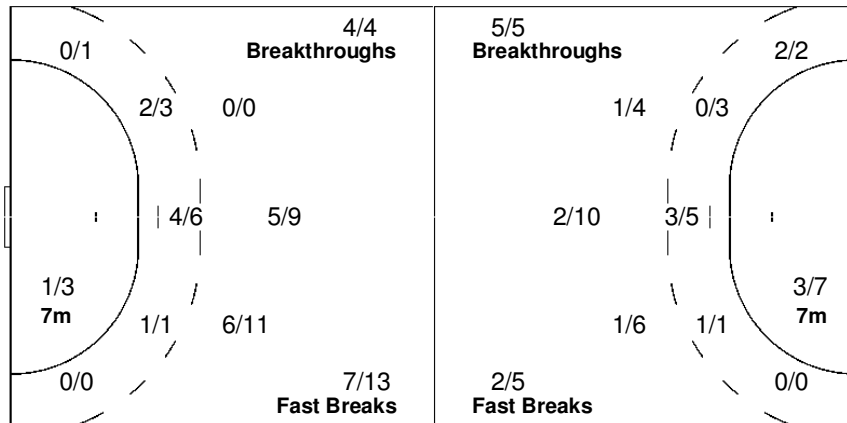

Paris

XVIII Women's World Championship 2007

SAT 15 DEC 2007
15:00

Semifinals

Match No: 88
Spectators: 13.000

Match Team Statistics

ROU 20 - 30 RUS
(8 - 17) (12 - 13)

Referees: GJEDING M. (DEN) / HANSEN M. (DEN)

RUS - Russia

Shots Distribution

Players

Goals / Shots

2 VYAKHIREVA P.	3 POLTORATSKAYA I.	4 ROMENSKAYA O.	5 POSTNOVA L.	6 KAREEVA A.	8 ANDRYUSHINA E.	9 USKOVA Y.
1/1	1/1		1/3	1/1	1/2	2/2
			2/2	0/2	2/3	
1/1			1/1		1/1	0/1
2-Post			2-Missed	1-Blocked		1-Missed

10 POLENOVA E.	11 TUREY E.	15 SHIPILOVA N.	18 MURAVYEVA N.	19 DMITRIEVA E.
1/2		1/1		
	0/1		0/1	1/1
0/1	1/2	1/1	1/1	1/1
	2/2	1-Post	1-Missed	

Team

Offence

Defence

Goalkeepers

Goals / Shots

6/9	2/2	2/4
5/10		2/3
5/7	1/1	7/7

4-Missed 3-Post 1-Blocked

Saves / Shots

0/1	2/2	0/3
0/1	2/3	2/5
6/9	4/7	1/6

1 SUSLINA I.

0/1	2/2	0/3
0/1	2/3	2/4
6/9	4/7	1/6

16 SIDOROVA M.

		0/1

Legend:

G/S Goals / Shots	% Efficiency	6m 6-metre Shots	7m 7-metre Shots	9m 9-metre Shots
S/S Saves / Shots	WingWing Shots	FB Fast Breaks	BT Breaktroughs	EX Exclusions
AS Assists	TF Technical Faults	ST Steals	BS Blocked Shots	TP Time Played
YC Yellow Cards	RC Red Cards	n/a not applicable	2Min2 Minute Suspensions	
+ 2 Minute + 2 Minute Suspensions