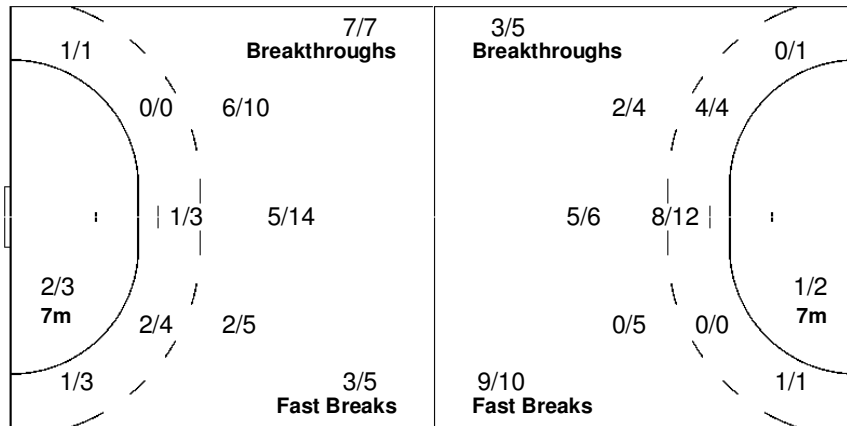

1-Post

Team

Offence

Defence

Goalkeepers

Goals / Shots

	1/2	6/7
1/4	1/1	1/3
7/9	3/3	10/14

5-Missed 5-Post 2-Blocked

Saves / Shots

0/4	0/3	1/3
0/3	1/1	2/7
3/9	0/2	3/11

1 ENGLERT S.

0/3	0/2	1/3
0/2	1/1	2/6
2/5	0/2	3/8

16 WOLTERING C.

0/1	0/1	
0/1		0/1
1/4		0/3

Legend:				
G/S Goals / Shots	% Efficiency	6m 6-metre Shots	7m 7-metre Shots	9m 9-metre Shots
S/S Saves / Shots	Wing Wing Shots	FB Fast Breaks	BT Breaktroughs	EX Exclusions
AS Assists	TF Technical Faults	ST Steals	BS Blocked Shots	TP Time Played
YC Yellow Cards	RC Red Cards	n/a not applicable	2Min 2 Minute Suspensions	
+ 2 Minute + 2 Minute Suspensions				