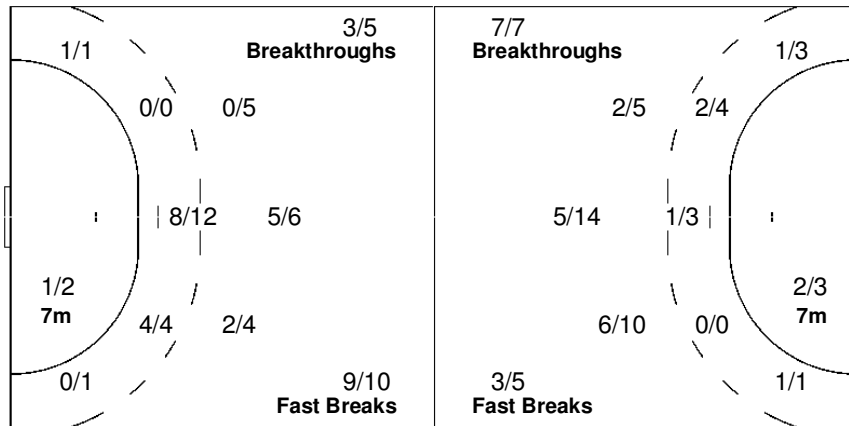

Paris

XVIII Women's World Championship 2007

SAT 15 DEC 2007
17:30

Semifinals

Match No: 87
Spectators: 13.000

Match Team Statistics

NOR 33 - 30 GER

(19 - 16) (14 - 14)

Referees: BAUM M. (POL) / GORALCZYK M. (POL)

NOR - Norway

Shots Distribution

Players

Goals / Shots

2 JOHANSEN A.	3 NYBERG K.	4 AAMODT R.	5 SNORROEGGEN G.	6 LYBEKK E.	7 NOSTVOLD T.	8 BREIVANG K.
	1/1 0/1		2/2 1/1	1/1		
	0/1 2/2		1/1 1/1	1/1		
	0/1 1/1 1/2	1/1	0/1 1/1 1/2	3/3 3/3		
	1-Blocked 1-Missed		1-Post 1-Blocked 1-Missed			

10 HAMMERSENG G.	11 JOHANSEN K.	13 FRAFJORD M.	18 RIEGELHUTH L.	19 HÅRSAKER V.
	2/2 1/1			1/1
1/1 1/2			0/1	1/1
1/2 1/1	1/1	1/2		1/1
1-Missed		1-Post		

Team

Offence

Defence

Goalkeepers

Goals / Shots

Saves / Shots

4/4	3/3	2/3
3/3	0/1	5/7
6/9	2/2	8/11
3-Missed	2-Post	2-Blocked

	1/2	1/7
3/4	0/1	2/3
2/9	0/3	4/14

12 PEDERSEN T.		
		0/1
1/2		1/2
0/1	0/1	2/3

16 HARALDSEN K.		
	1/2	1/6
2/2	0/1	1/1
2/8	0/1	2/11