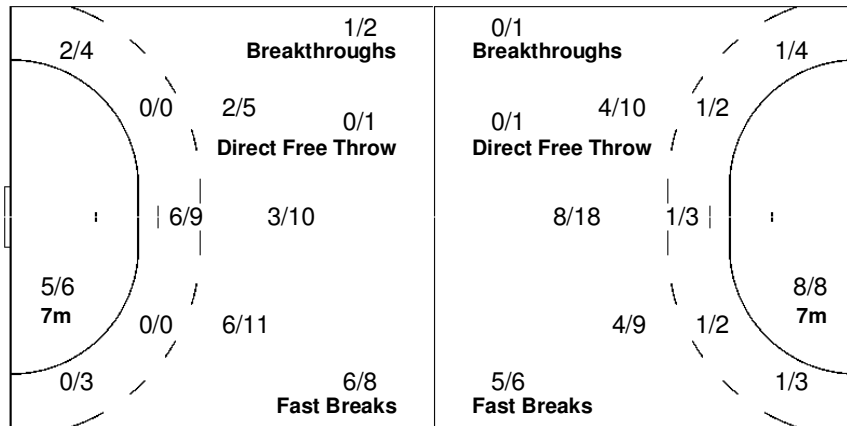

Team

Offence

Defence

Goalkeepers

Goals / Shots

2/3	3/4	2/3
3/6	0/1	1/3
14/17		6/10

4-Missed 2-Post 6-Blocked

Saves / Shots

2/3	0/2	0/3
2/6	2/2	5/9
2/12	2/2	2/12

1 LEYNAUD A.

	0/1	

16 NICOLAS V.

2/3	0/1	0/3
2/6	2/2	5/9
2/12	2/2	2/12

Legend:

G/S Goals / Shots	% Efficiency	6m 6-metre Shots	7m 7-metre Shots	9m 9-metre Shots
S/S Saves / Shots	Wing Wing Shots	FB Fast Breaks	BT Breaktroughs	EX Exclusions
AS Assists	TF Technical Faults	ST Steals	BS Blocked Shots	TP Time Played
YC Yellow Cards	RC Red Cards	n/a not applicable	2Min 2 Minute Suspensions	
+ 2 Minute + 2 Minute Suspensions				