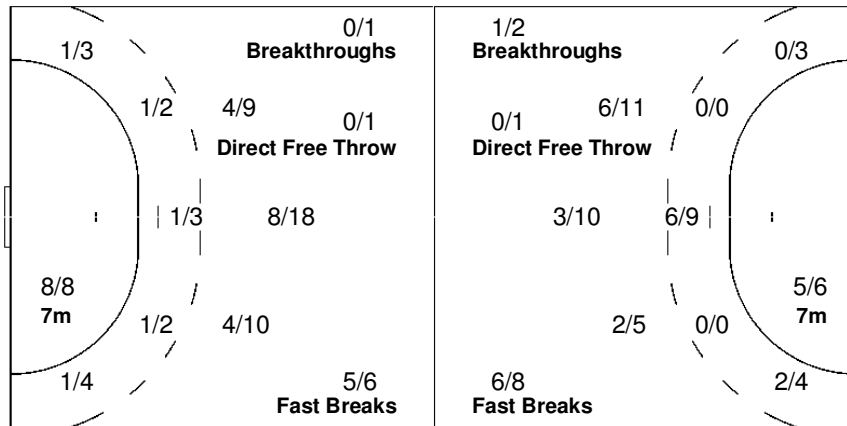

Team

Offence

Defence

Goalkeepers

Goals / Shots

1/3	2/2	3/3
4/6	0/2	4/9
10/12	0/2	10/12

5-Missed 4-Post 7-Blocked

Saves / Shots