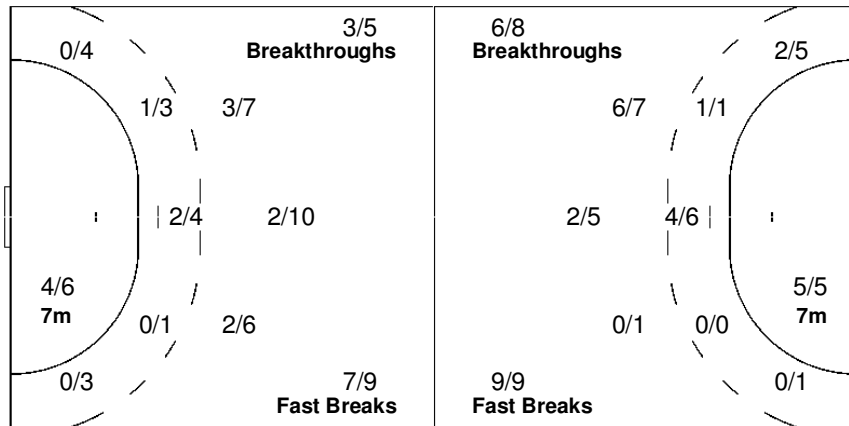

Team

Offence

Defence

Goalkeepers

Goals / Shots

2/2	2/3	2/4
1/4	0/3	2/7
6/8	3/4	6/6

4-Missed 8-Post 5-Blocked

Saves / Shots

1/1	1/4	0/6
0/4		1/1
0/11	0/1	0/10

1 OH Y.

		0/4
0/1		
0/5		0/6

16 LEE M.

1/1	1/4	0/2
0/3		1/1
0/6	0/1	0/4

Legend:	% Efficiency	6m 6-metre Shots	7m 7-metre Shots	9m 9-metre Shots
G/S Goals / Shots	Wing Wing Shots	FB Fast Breaks	BT Breakthroughs	EX Exclusions
S/S Saves / Shots	TF Technical Faults	ST Steals	BS Blocked Shots	TP Time Played
AS Assists	RC Red Cards	n/a not applicable	2Min 2 Minute Suspensions	
YC Yellow Cards				
+ 2 Minute + 2 Minute Suspensions				