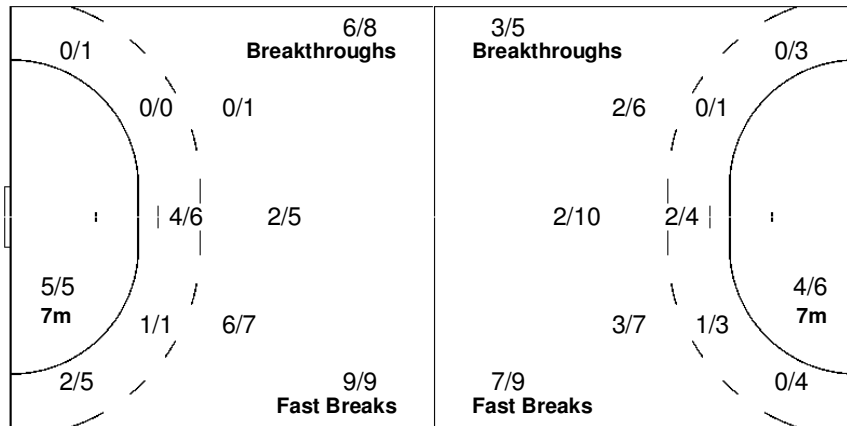

Paris

XVIII Women's World Championship 2007

THU 13 DEC 2007
18:00

Quarterfinals

Match No: 81
Spectators: 11.500

Match Team Statistics

NOR 35 - 24 KOR
(16 - 12) (19 - 12)

Referees: BORD G. (FRA) / BUY O. (FRA)

NOR - Norway

Shots Distribution

Players

Goals / Shots

2 JOHANSEN A.	3 NYBERG K.	4 AAMODT R.	5 SNORROEGGEN G.	6 LYBEKK E.	8 BREIVANG K.	10 HAMMERSENG G.
1/1	1/1	1/1	1/1 1/1	0/1	1/1	0/1 1/1
1/1	1/1	1/1 1/1	3/3 3/3		1/1	2/2 0/1
		1-Post	2-Missed	1-Missed 1-Post	1-Post	3/3 4/4
11 JOHANSEN K.	13 FRAFJORD M.	17 SULLAND L.	18 RIEGELHUTH L.	19 HÅRSAKER V.		
4/4	1/1					
1/1 1/1	2/2		2/2			
1-Missed 1-Post	1-Post		2/2	1-Missed		

Team

Offence

Defence

Goalkeepers

Goals / Shots

0/1	3/4	6/6
4/4		0/1
11/11	1/1	10/10

5-Missed 5-Post

Saves / Shots

0/2	1/3	2/4
3/4	3/3	5/7
2/8	1/4	0/6

12 PEDERSEN T.

1/1		1/1

16 HARALDSEN K.

0/2	1/3	2/4
2/3	3/3	4/6
2/7	1/4	0/6