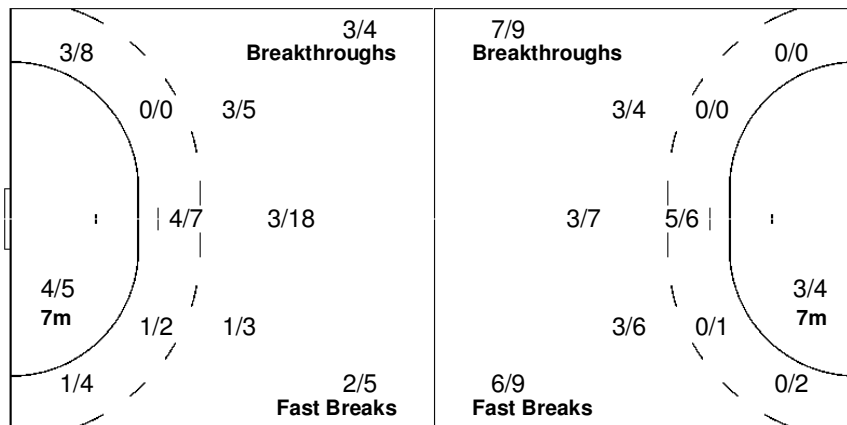

## Goalkeepers

Goals / Shots

Saves / Shots

2/4		2/3
1/7	0/2	5/12
9/11	0/1	6/8

6-Missed 5-Post 2-Blocked

0/4	0/1	1/1
4/8		3/7
2/10	2/4	3/10

12 ELEJAGA VARGAS A.

0/4	0/1	1/1
4/8		2/6
2/10	2/4	3/9