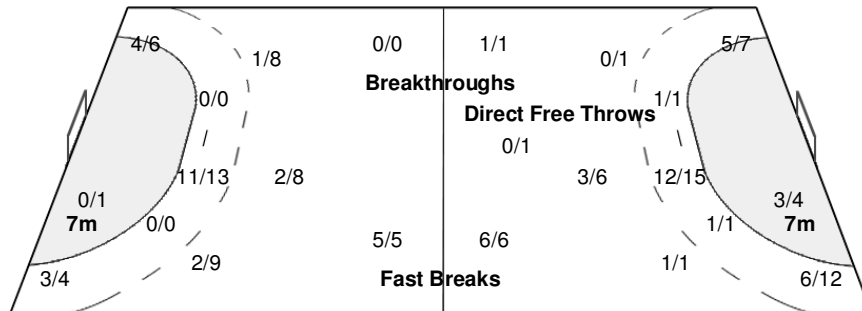

Pula

XXI Men's World Championship 2009

Croatia

SAT 24 JAN 2009
19:00

President's Cup PC I

Spectators: 400

Match Team Statistics

Match No: 91

ROU 39 - 28 CUB

(21 - 15) (18 - 13)

Referees: NILSON AIRES MENEZ / APARECADIO PINTO R (BRA)

CUB - Cuba

Shots Distribution

Players

Goals / Shots

2 TURINO NOA R	3 RODRIGUEZ CHAPOTIN	4 MARTI DIAZ E	5 DIAZ de ARMAS R	7 FERNANDEZ LESCAILL	8 CUNI MORALES Y	10 ECHAVARRIA DEL SOL
1/1	0/2			1/1	2/2	
1/1	0/1				0/1	1/1
2/2	1/1				1/1	0/1
	1-Post				3-Missed	1-Blocked
						2-Blocked
13 CAROL MARZO F	14 TOMASEN CARMONA Y	15 AMADOR SALINA D	17 ROBLES REVE N	18 RIOS BALLAR Y		
3/3	1/2					
1/2	0/1		1/1	2/2	0/2	1/1
0/1	1/1					
2-Missed	1-Blocked	1-Post				1-Post

Team Goals / Shots

3/3	2/3	3/5
5/8	0/1	6/11
5/6	2/3	2/2
5-Missed	3-Post	4-Blocked

Offence

Defence

Goalkeepers Saves / Shots

1/10	1/2	2/5
2/3	0/1	2/5
2/15	0/2	1/7

12 IGLESIA POVEA M

1/9	1/1	2/3
2/3		2/5
2/7	0/2	1/7

22 GONZALES GIRON Y

0/1	0/1	0/2
	0/1	
0/8		

Legend:

G/S Goals/Shots	% Efficiency	6m 6-metre Shots	7m 7-metre Shots	9m 9-metre Shots
S/S Saves/Shots	Wing Wing Shots	FB Fast Breaks	BT Breakthroughs	EX Exclusions
AS Assists	TF Technical Faults	ST Steals	BS Blocked Shots	TP Time Played
YC Yellow Cards	RC Red Cards	n/a not applicable	2Min 2 Minute Suspensions	
+ 2 Minute + 2 Minute Suspensions