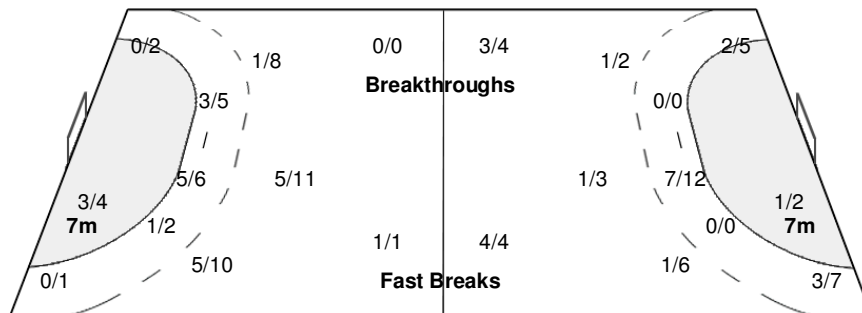

Split

XXI Men's World Championship 2009

Croatia

THU 22 JAN 2009
18:30

Preliminary Round Group B

Spectators: 8.000

Match Team Statistics

Match No: 56

ESP 23 - 24 KOR

(15 - 14) (8 - 10)

Referees: DIN C / LAURENTIU S (ROU)

KOR - Korea

Shots Distribution

Players

Goals / Shots

2 JEONG Y			3 SIM J			6 KIM T			8 PARK J			10 PARK C			11 LEE S			14 OH Y		
0/2		2/2	1/1	1/1	0/1	1/1		1/1	1/2		2/2	0/1						2/3		1/1
0/1	1/1										1/1							1/1	0/1	1/1
																				1/1
1-Missed						1-Blocked									1-Missed 1-Post 3-Blocked					
17 CHO H			19 YU D			20 YOON C			22 LEE E			24 LEE J								
					1/1							2/2		1/1						
					1/2							0/1		1/2						
													0/1	1/3						
1-Missed						1-Blocked						2-Missed								

Team Goals / Shots

5/6		8/8
3/9	1/2	4/7
0/1	1/2	2/4
5-Missed 1-Post 5-Blocked		

Offence