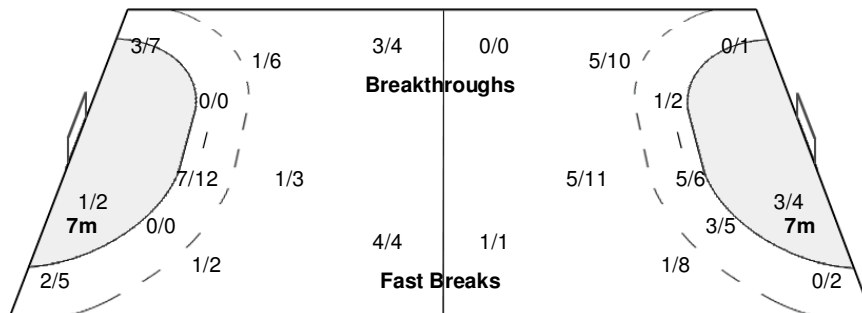

Split

XXI Men's World Championship 2009

Croatia

THU 22 JAN 2009
18:30

Preliminary Round Group B

Spectators: 8.000

Match Team Statistics

Match No: 56

ESP 23 - 24 KOR

(15 - 14) (8 - 10)

Referees: DIN C / LAURENTIU S (ROU)

ESP - Spain

Shots Distribution

Players

Goals / Shots

2 ENTRERRIOS RODRIGU	3 UGALDE GARCIA C	4 ROCAS COMAS A	5 CANELLAS REIXACH J	6 GARABAYA ARENAS R	8 ANDREU CANDAU J	10 LOPEZ ROMERO V
1/1	0/1	1/3	0/1	0/1	1/2	0/1
1/1	2/2	1/1	3/3	1/1	1/1	2/2

1-Missed 2-Post

1-Missed

11 MORROS de ARGILA V	17 GARCIA LORENZANA J	18 ROMERO FERNANDEZ I	26 RUESGA PASARIN C	27 TOMAS GONZALEZ V
1/1	1/1	1/1	0/1	
	1/3	3/4		1/1

2-Missed 1-Post

1-Post

Team Goals / Shots

2/3	2/2
3/9	0/1
6/7	1/1
9/11	

4-Missed 4-Post

Offence

Defence

Goalkeepers Saves / Shots

1/6	0/8
6/9	1/2
1/1	1/2
2/4	

12 SIERRA MENDEZ J

1/6	0/8
6/9	1/2
1/1	1/2
2/3	

16 BARRUFET BOFILL D

	1/1
	0/1