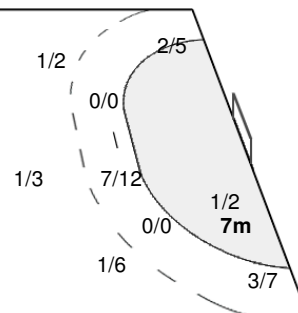

Defence

Goalkeepers Saves / Shots

1/3		0/2
6/9	1/1	3/3
1/7	0/1	2/11

12 PARK C

0/1	1/1	1/1
0/2		0/5

16 KANG I

1/3		0/2
6/8		2/2
1/5	0/1	2/6

Legend:

G/S Goals/Shots	% Efficiency	6m 6-metre Shots	7m 7-metre Shots	9m 9-metre Shots
S/S Saves/Shots	Wing Wing Shots	FB Fast Breaks	BT Breakthroughs	EX Exclusions
AS Assists	TF Technical Faults	ST Steals	BS Blocked Shots	TP Time Played
YC Yellow Cards	RC Red Cards	n/a not applicable	2Min 2 Minute Suspensions	
+ 2 Minute + 2 Minute Suspensions