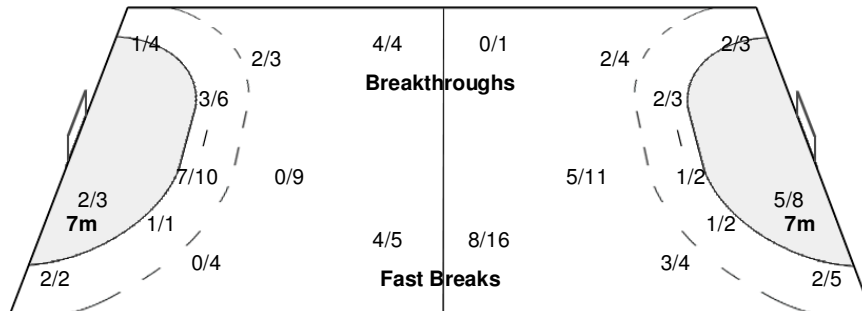

Split

XXI Men's World Championship 2009

Croatia

WED 21 JAN 2009
16:30

Preliminary Round Group B

Spectators: 500

Match Team Statistics

Match No: 39

CUB 26 - 31 KOR

(13 - 17) (13 - 14)

Referees: LEMME F / ULLRICH B (GER)

CUB - Cuba

Shots Distribution

Players

Goals / Shots

2 TURINO NOA R	3 RODRIGUEZ CHAPOTIN	4 MARTI DIAZ E	5 DIAZ de ARMAS R	7 FERNANDEZ LESCA YLL	8 CUNI MORALES Y	10 ECHAVARRIA DEL SOL
1/1			0/1		1/1	0/1
1/1		1/2	0/2	0/1	2/2	2/5
1/1			3/4		1/1	1/2
			1/1			0/1
			1-Missed	1-Blocked	1-Missed	3-Missed

13 CAROL MARZO F	14 TOMASEN CARMONA Y	15 AMADOR SALINA D	17 ROBLES REVE N	18 RIOS BALLAR Y
0/2	1/1	1/1		
1/2	1/1	1/1		
1/1		0/1		0/1
		2/2		
1-Missed				

Team Goals / Shots

3/3	3/6	0/2
7/14	2/5	6/8
1/1	2/3	2/2
6-Missed		1-Blocked

Offence

Defence

Goalkeepers Saves / Shots

1/4	2/6	2/5
1/3		2/6
4/8	1/7	2/7

12 IGLESIA POVEA M

1/4	2/6	2/5
1/3		2/6
4/8	1/7	2/7

22 GONZALES GIRON Y