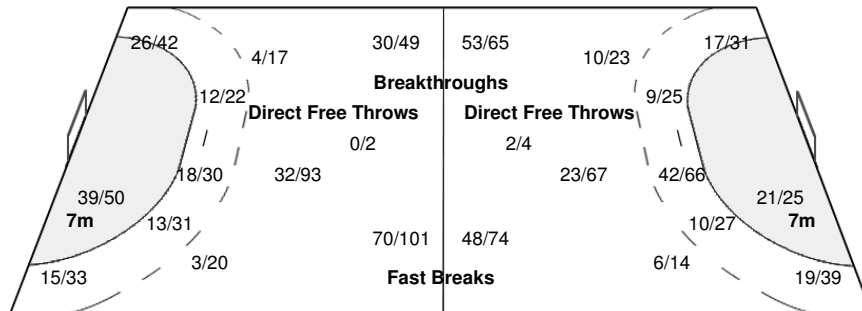

Team

Goals / Shots

35/40	14/24	30/38
11/30	1/12	20/39
76/100	33/56	42/62
31-Missed 29-Post 27-Blocked		

Offence

Defence

Goalkeepers

Saves / Shots

3/26	7/13	4/26
22/55	15/15	13/42
11/78	12/23	17/86