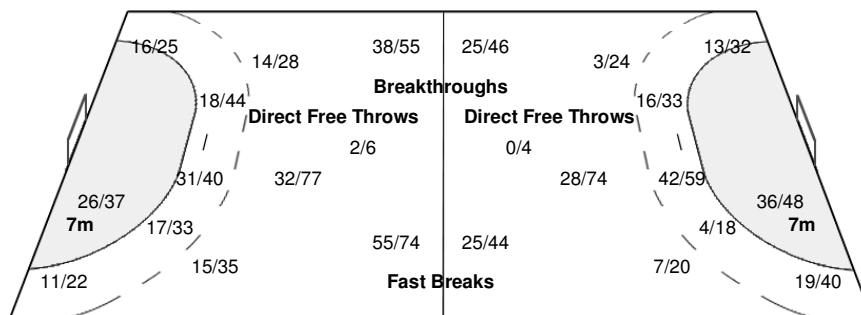

Team

Goals / Shots

29/40	9/14	32/37
34/53	0/12	22/40
64/78	30/47	55/64
40-Missed 25-Post 26-Blocked		

Offence

Defence

Goalkeepers

Saves / Shots

13/32	7/14	6/24
19/39	16/16	19/38
20/86	19/44	16/60