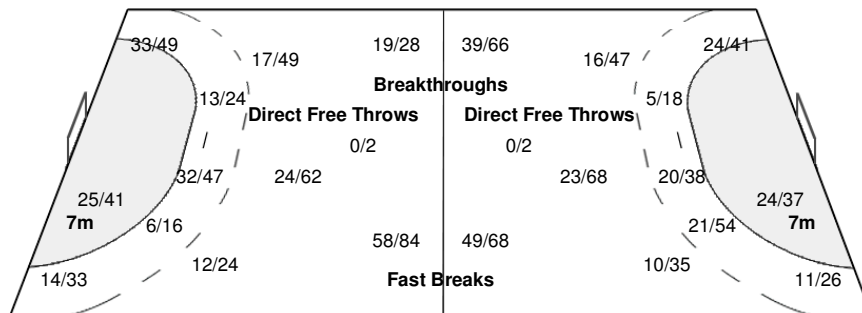

XIX Women's World Championship 2009

China

Cumulative Statistics

GER - Germany After 9 Matches

Shots Distribution

Players

Goals / Shots

2 HÄRDTER N			3 KLEIN I			5 RÖSLER A			7 WÖRZ N			9 KETHORN W			10 LOERPER A			11 HERING M		
0/1			2/2	1/1	0/1	0/1	0/1		1/2	2/2	5/5		1/1	1/1	2/3		3/3	0/1	1/1	1/1
3/3	3/5	7/8	0/1		1/1	1/2	0/1	0/3	1/2	0/1	2/6				1/4	1/2	2/2			1/2
1-Missed			2-Missed 2-Post			1-Missed			3-Blocked	6-Missed 3-Post	7-Blocked				2-Missed 3-Post					2-Post
14 MÜLLER S			15 NEUKAMP S			17 MIETZNER F			18 STEINBACH L			19 BEIER C			20 ALTHAUS A					
5/7		4/4	2/2	9/11	2/3	5/7	0/2	13/16		2/2	4/6	9/9	0/1	1/3	2/6	2/2				
3/5		1/5	10/14	0/1	1/4	3/5	0/1	1/3	3/3		1/3	2/4		1/1	2/4		5/8			
7/11		14/20	10/10	1/1	3/4	7/10		7/11	1/1	1/2	3/3	3/3	0/1	1/1	8/8		6/6			
7-Missed 9-Post			3-Blocked 5-Missed 7-Post			1-Blocked 7-Missed 4-Post			3-Blocked 4-Missed 3-Post	2-Blocked	1-Missed 2-Post	1-Blocked 1-Missed 1-Post								

Team

Goals / Shots

28/40	18/25	34/43
26/45	1/6	19/46
55/69	11/17	61/74
37-Missed	36-Post	21-Blocked

Offence

Defence

Goalkeepers

Saves / Shots

13/44	11/20	7/31
18/46	11/11	25/54
13/73	17/31	19/66

1 ENGLERT S

2/7	3/5	1/6
6/19	5/5	12/17
2/22	5/10	8/24

12 SCHÜLKE K

2/8	2/2	1/4
1/6	1/1	2/12
5/16	4/7	1/9

16 WOLTERING C

9/29	6/13	5/21
11/21	5/5	11/25
6/35	8/14	10/33

Legend:		
G/S Goals/Shots	% Efficiency	6m 6-metre Shots
S/S Saves/Shots	Wing Wing Shots	7m 7-metre Shots
AS Assists	TF Technical Faults	BT Breakthroughs
YC Yellow Cards	RC Red Cards	BS Blocked Shots
PR Preliminary Round	QF Quarterfinal	PL Placement
2Min 2 Minute Suspensions	DSQ Disqualified	GM Gold Medal Match
		9m 9-metre Shots
		EX Exclusions
		TP Time Played
		MP Matches Played
		BM Bronze Medal Match