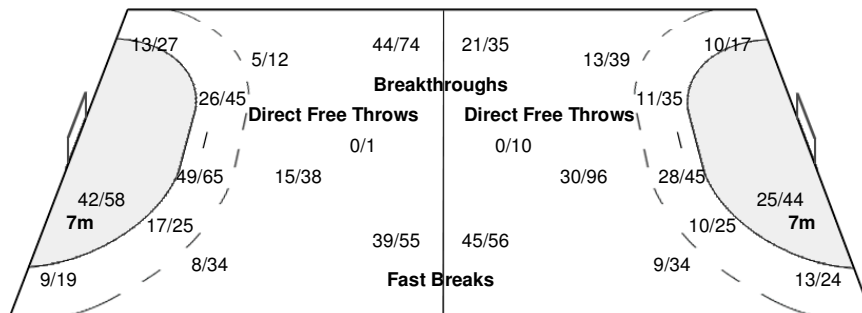

Team

Goals / Shots

28/32	16/22	19/20
40/65	0/6	32/55
57/72	22/37	53/58

37-Missed 32-Post 15-Blocked

Offence

Defence

Goalkeepers

Saves / Shots

8/30	5/15	8/21
19/44	15/16	26/57
29/71	22/47	16/62

1 GONZALEZ C		
2/12	1/7	3/9
5/16	10/11	12/23
14/30	12/23	6/31

12 CIOBANU M		
6/18	4/8	5/12
14/28	5/5	14/34
15/41	10/24	10/31

Legend:		
G/S Goals/Shots	% Efficiency	6m 6-metre Shots
S/S Saves/Shots	Wing Wing Shots	7m 7-metre Shots
AS Assists	TF Technical Faults	BT Breakthroughs
YC Yellow Cards	RC Red Cards	BS Blocked Shots
PR Preliminary Round	QF Quarterfinal	PL Placement
2Min 2 Minute Suspensions	DSQ Disqualified	GM Gold Medal Match
		9m 9-metre Shots
		EX Exclusions
		TP Time Played
		MP Matches Played
		BM Bronze Medal Match
		n/a not applicable
		SF Semifinal
		PC Presidents Cup