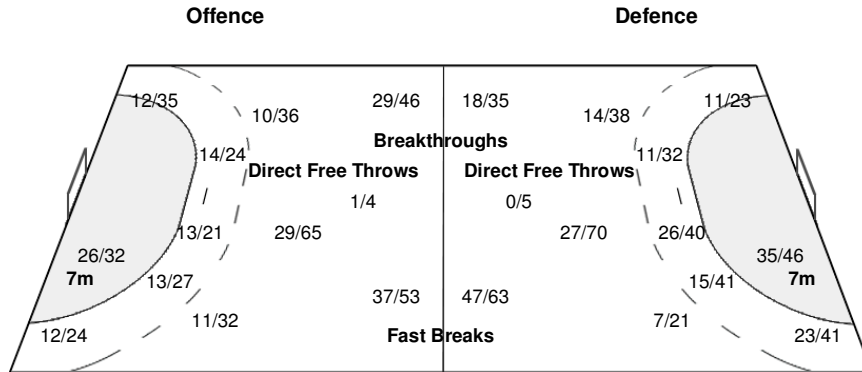

XIX Women's World Championship 2009

China

Cumulative Statistics

CHN - P.R. of China After 9 Matches

Shots Distribution

2 WEI Q			3 GUO W			4 MA L			6 WANG R			7 JIANG Y			8 LI Y			9 WU Y		
5/7	7/11	1/1						0/1							0/1					
4/7	0/2	1/2		0/1				1/2	0/1					1/1		1/1	3/6			
6/8	3/5	0/1		0/1				0/1	3/3			2/2	0/1			0/1	1/2	17/17		1/2
6-Missed3-Post			1-Missed1-Post 2-Blocked			1-Post			1-Missed			1-Missed			3-Missed2-Post 1-Blocked					

10 WANG S			11 LAN X			14 LIU X			15 SUN M			19 LI W			20 ZHAO J			21 ZHAO J		
2/2	0/1	1/1		0/1		2/2	1/1	1/1	2/4	0/1		6/6	1/1	4/5			1/2	2/2	1/1	
2/5	0/1	1/2		1/2	0/2		5/8	1/2	1/4		0/1		9/9	0/5	3/7		1/3	5/6	1/2	
3/4	1/2	5/6		0/3	1/3	5/6	5/5	5/14	6/10	2/2	0/3	0/1	8/12	2/5	14/14	1/1	1/1	4/6	6/8	3/6
3-Missed2-Post 4-Blocked			1-Missed2-Post 3-Blocked			1-Missed5-Post 5-Blocked			2-Missed			2-Blocked			2-Post 4-Blocked			1-Post 5-Blocked 2-Missed4-Post 5-Blocked		

Team Goals / Shots		
16/21	10/16	12/16
26/39	4/18	15/31
39/54	21/49	64/75
23-Missed 24-Post 32-Blocked		

Goalkeepers Saves / Shots		
6/24	4/15	5/24
31/61	8/8	17/40
14/66	17/39	8/67

1 XU M		
1/9	2/7	2/8
8/24	4/4	7/18
10/29	6/14	3/31

12 HUANG H		
5/15	2/8	3/16
23/37	4/4	10/22
4/37	11/25	5/36

Legend:		
G/S Goals/Shots	% Efficiency	6m 6-metre Shots
S/S Saves/Shots	Wing Wing Shots	7m 7-metre Shots
AS Assists	TF Technical Faults	BT Breakthroughs
YC Yellow Cards	RC Red Cards	BS Blocked Shots
PR Preliminary Round	QF Quarterfinal	PL Placement
2Min 2 Minute Suspensions	DSQ Disqualified	GM Gold Medal Match
		ST Steals
		n/a not applicable
		SF Semifinal
		PC Presidents Cup
		EX Exclusions
		TP Time Played
		MP Matches Played
		BM Bronze Medal Match