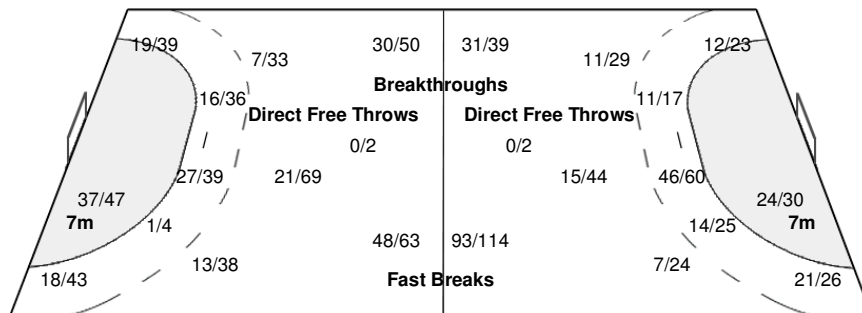

China

Cumulative Statistics

CGO - Congo After 9 Matches

Shots Distribution

Players

Goals / Shots

2 OKOKO J			3 LEKIBI D			4 EYALA DELPOKO H			5 OKOMBA C			6 ESSPONDO P			7 KIBAMBA NKEMBO L			8 NGALOYI BOYEMBE M														
5/5	3/5	3/4	2/2			1/1	1/3		1/1			1/2	1/3	2/3	1/2	2/4	3/5		0/1	2/2												
2/3		0/3	1/3	0/1		0/2		1/2	3/3		1/4	0/4	0/1	3/4	0/2		4/4															
6/7	1/2	1/2	9/9	1/1	5/5	3/4		3/3	5/5	1/1	2/5	1/3		4/4	5/8	0/2	11/16	0/1		2/2												
4-Missed3-Post			4-Blocked			1-Missed3-Post			3-Missed1-Post			1-Blocked			3-Missed1-Post			7-Missed6-Post			1-Blocked			3-Missed3-Post			8-Blocked			1-Missed1-Post		
9 BASSARILA N			10 MAVOUNGOU E			11 OKOYE MBON C			13 ITOUA ATSONO A			14 NGOLI MADZOU P			15 LOEMBA A																	
7/11	1/3	6/8	4/5	4/6	3/4	6/6	3/4	3/5	8/8	1/1	5/6			0/1						0/1												
3/4	0/1	1/4	0/3		0/1	2/5	0/1	3/4	3/5	0/3	2/4			1/2						0/1												
3/4	1/1	4/5	1/1	0/2	1/2	23/25	0/2	8/9	10/11	3/3	10/13	2/3	0/1	1/2						1/2												
3-Missed5-Post			1-Blocked			7-Missed2-Post			4-Missed3-Post			2-Blocked			6-Missed1-Post			10-Blocked1-Missed1-Post			6-Blocked			1-Missed2-Post			2-Blocked					

Team Goals / Shots

35/42	16/30	28/39
14/34	0/7	16/33
68/81	7/15	53/70
44-Missed 32-Post 36-Blocked		

Offence

Defence

Goalkeepers Saves / Shots

12/50	10/31	2/34
6/19	3/6	13/38
17/95	8/15	5/73

1 LOUOBA D		
6/25	2/6	1/16
3/6	1/3	7/17
8/37	1/2	3/29